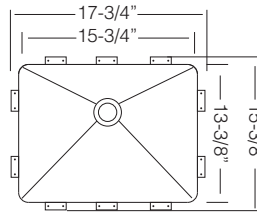

Bowl Depth 6"
Actual Weight 10 lbs.
List Price \$ 429

SD 100
Soap Dispenser

\$ 125

VD 10
Drain Set

\$ 75

Custom Accessories

15" PORCELAIN VANITY SINK

HELSINKI / TZ VE330