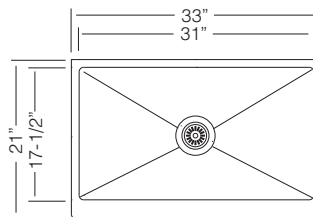

UKINOX APRON SERIES R10

Stainless Steel Apron Front Farmhouse Sinks

16 GA

33" SINGLE APRON SINK

AVAILABLE IN TOUCH SERIES

UK RSFS 840

Bowl Depth 10"
Recommended Cabinet Size 36"
Actual Weight 45 lbs
List Price $ 1,325

GRS 840
St.Steel Grid

$ 185

CB 49
Wood
Cutting Board

$ 145

DR 495
Drying Rack

$ 95

CM 30
Colander

$ 175

Custom Accessories

33" SINGLE APRON SINK

UK RSFC 849

Bowl Depth 10"
Recommended Cabinet Size 36"
Actual Weight 45 lbs
List Price $ 1,325

GRS 849
St.Steel Grid

$ 185

CB 49
Wood
Cutting Board

$ 145

DR 495
Drying Rack

$ 95

CM 30
Colander

$ 175

Custom Accessories

33" DOUBLE APRON SINK

UK RSFC 426.60.40

Bowl Depth 10"
Recommended Cabinet Size 36"
Actual Weight 45 lbs
List Price $ 1,325

GRS 426
St.Steel Grid

$ 145

GRS 330 SS
St.Steel Grid

$ 125

CB 49
Wood
Cutting Board

$ 145

DR 495
Drying Rack

$ 95

CM 30
Colander

$ 175

Custom Accessories