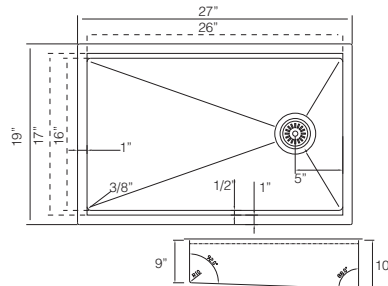

\$ 175

Custom Accessories

NEW UK WS 765

27" WORKSTATION

Reversible

Bowl Depth 10"
Recommended Cabinet Size 30"
Actual Weight 35 lbs
List Price \$ 1.075

GRS 686
Bottom Grid

Included