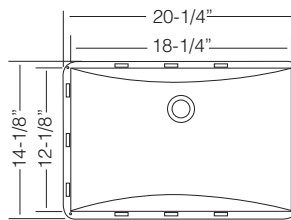

Bowl Depth 6-1/2"
Actual Weight 15 lbs.
List Price $ 525

SD 100 Soap Dispenser $ 125	VD 10 Drain Set $ 75

Custom Accessories