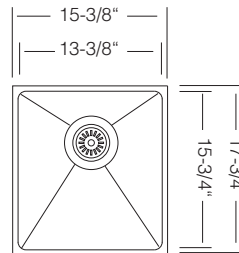

Bowl Depth 10"
Recommended Cabinet Size 18"
Actual Weight 15 lbs
List Price $ 720

$ 125

$ 145

$ 145

$ 85

Custom Accessories

12" BAR / PREP SINK

NEW