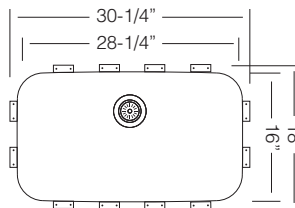

Custom Accessories

TOPZERO D SERIES

Classic Single Bowl

18 GA Rimless

30" LARGE SINGLE BOWL

PALMA / TZ D723

Bowl Depth 9"
Recommended Cabinet Size 33"
Actual Weight 25 lbs.
List Price \$ 870

GRS 723
St.Steel Grid