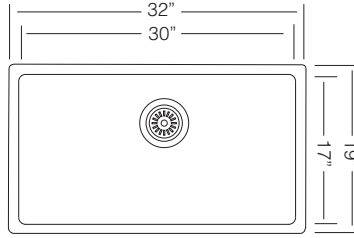

32" LARGE SINGLE BOWL

NEW

UK C811 T Bowl Depth 10"
UK C811 T ADA Bowl Depth 5"
Recommended Cabinet Size 36"
Actual Weight 25 lbs
List Price \$ 965

UK C811 T
UK C811 T ADA

GRS 763 St.Steel Grid  \$ 175	CBS 63 Wood Cutting Board  \$ 145	G 21.40 Glass Cutting Board  \$ 145
CM 30 Colander  \$ 175	DR 495 Drying Rack  \$ 95	