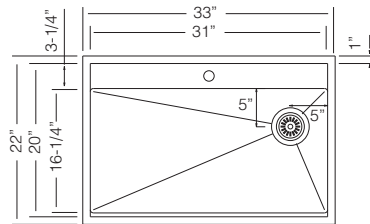

Custom Accessories

NEW UK WS 686

UKINOX IVY WORKSTATION SERIES R10

Contemporary Single Bowl Workstation Sink with Low-deck Undermount or Top-mount Installation.

16 GA

33" LARGE SINGLE BOWL

Bowl Depth 9-1/2"
Recommended Cabinet Size 36"
Actual Weight 40 lbs
List Price \$ 1.095