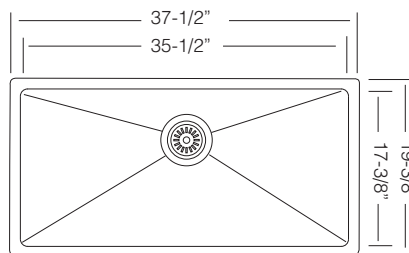

Contemporary Large Single Bowl Sinks

16 GA

37-1/2" X LARGE SINGLE BOWL

UK RS 949

Bowl Depth 10"
Recommended Cabinet Size 42"
Actual Weight 40 lbs
List Price \$ 1.035

<p>GRS 900 St. Steel Grid</p>  <p>\$ 215</p>	<p>CBS 49 Wood Cutting Board</p>  <p>\$ 145</p>	<p>DR 495 Drying Rack</p>  <p>\$ 95</p>
<p>Custom Accessories</p>		
		<p>CM 30 Colander</p>  <p>\$ 175</p>