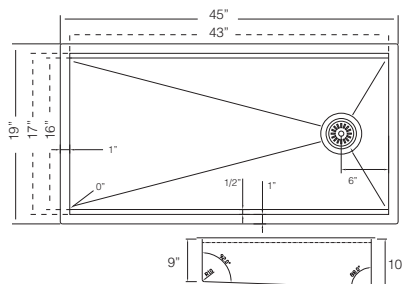

Bowl Depth 10"
Recommended Cabinet Size 48"
Actual Weight 45 lbs
List Price $ 2,675

GRS 1092
St.Steel Grid

$ 235

DR 425
Drying Rack

Included

CBS 90
Wood
Cutting Board

Included

CBS 91XL
Wood
Cutting Board

Included

CC 91XL
Hardwood
Cutting Board
w/st. Steel Colander

$ 215

CM 30
Colander

$ 175

Custom Accessories