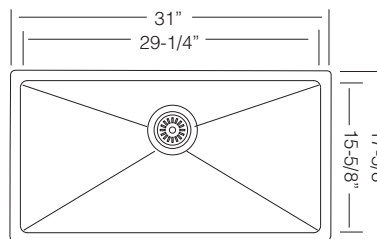

18 GA
Bowl Depth 9"
Recommended Cabinet Size 36"
Actual Weight 25 lbs
List Price $ 635

GRS 745 St. Steel Grid $ 175	CBS 10 Wood Cutting Board $ 135	G 21.40 Glass Cutting Board $ 145
CL 406 St. Steel Colander $ 175	DR 455 Drying Rack $ 90	

Custom Accessories