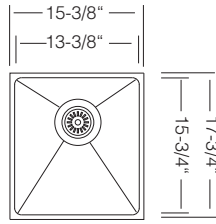

UK GS 380 W/White

Bowl Depth 7-1/2"
Recommended Cabinet Size 15"
Actual Weight 15 lbs
List Price \$ 445

Custom Accessories

UKINOX BAR/PREP SINKS

Modern Single Bowl

15" BAR SINK

UK RS 390

16 GA
Bowl Depth 40"
Recommended Cabinet Size 18"
Actual Weight 20 lbs
List Price \$ 720