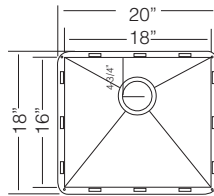

Bowl Depth 10"
Recommended Cabinet Size 24"
Actual Weight 20 lbs.
List Price $ 815

GRS 457 St.Steel Grid $ 145	CBS 90 Wood Cutting Board $ 145	CC 90 Hardwood Cutting Board w/st. Steel Colander $ 215
CL 406 St.Steel Colander $ 175	CT 10 St.Steel Colander $ 175	DR 455 Drying Rack $ 90

Custom Accessories

“ What may seem like a tiny detail to you is actually a huge step forward in the sink and countertop industry. ”