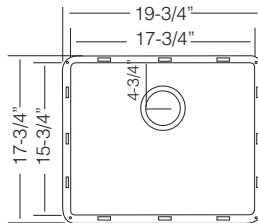

Bowl Depth 9"
Recommended Cabinet Size 24"
Actual Weight 20 lbs.
List Price $ 750

GRS 450 St.Steel Grid $ 135	CBS 10 Wood Cutting Board $ 145
CL 406 St.Steel Colander $ 175	DR 425 Drying Rack $ 85

Custom Accessories