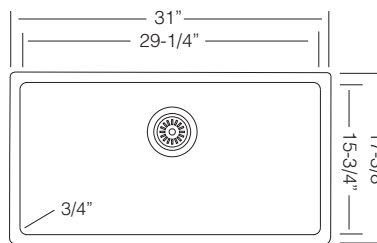

UKINOX ROSE SERIES R20

Modern Large Single Bowl

16 / 18 GA

31" LARGE SINGLE BOWL

NEW

UK R 746 T

16 GA
Bowl Depth 10"
Recommended Cabinet Size 36"
Actual Weight 30 lbs
List Price \$ 765

GRS 745 St. Steel Grid  \$ 175	CBS 10 Wood Cutting Board  \$ 135	G 21.40 Glass Cutting Board  \$ 145
CL 406 St. Steel Colander  \$ 175	DR 455 Drying Rack  \$ 90	