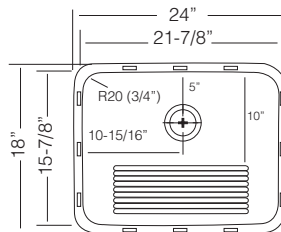

NEW

TOLEDO / TZ DL557

Bowl Depth 10"
Recommended Cabinet Size 27"
Actual Weight 25 lbs.
List Price \$ 815

SD 100
Soap Dispenser

\$ 125

VD 10
Drain Set

\$ 75

Custom Accessories