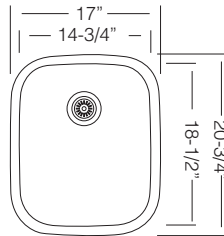

17" SINGLE BOWL

UK UN 376

Bowl Depth 10"
Recommended Cabinet Size 18"
Actual Weight 15 lbs
List Price \$ 355

GRS 377
St.Steel Grid

\$ 135

CBS 76
Wood Cutting Board

\$ 145

Custom Accessories