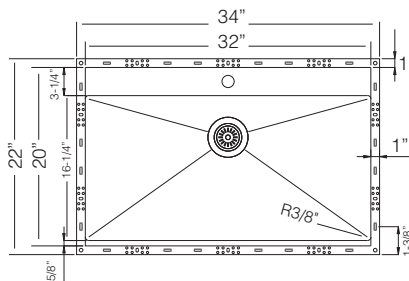

Bowl Depth 10"
Recommended Cabinet Size 36"
Actual Weight 40 lbs.
List Price $ 2.065

GRS 812 St.Steel Grid	CBS 90 Wood Cutting Board	DR 495 Drying Rack
$ 185	$ 145	$ 90
CC 44 Hardwood Cutting Board w/st. Steel Colander	CT 11 Steel Colander	
$ 215	$ 175	
Custom Accessories