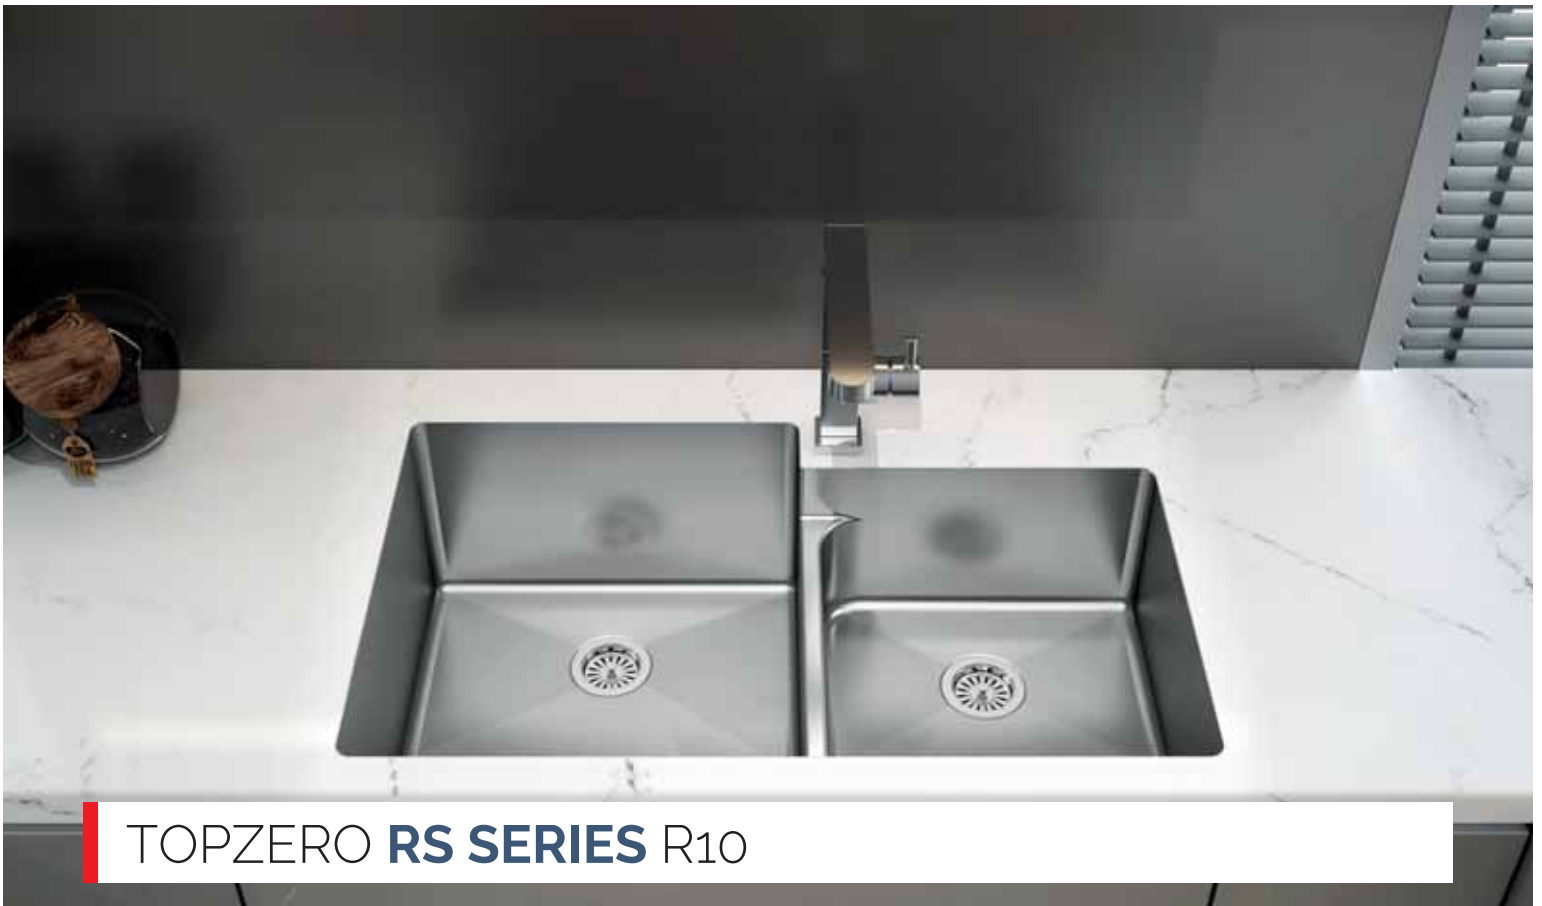

TOPZERO RS SERIES R10

Contemporary Double Bowl Sinks with Low Divide

16 GA Rimless

33-1/2" 1-3/4 BOWL

Reverse Model Available