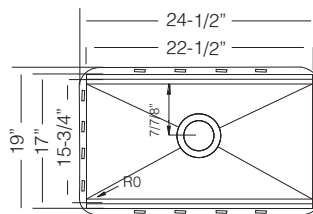

Bowl Depth 10"
Recommended Cabinet Size 27"
Actual Weight 30 lbs.
List Price $ 1.475

GRS 620
St. Steel Grid

Included

CBS 73
Wood
Cutting Board

Included

CS 16.39
St. Steel Colander

$ 175

DR 425
Drying Rack

Included

Custom Accessories