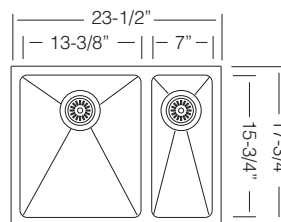

Bowl Depth 10" / 7"
Recommended Cabinet Size 27"
Actual Weight 30 lbs
List Price $ 795

GRS 380
St.Steel Grid

$ 135

CL 406
St.Steel Colander

$ 175

Custom Accessories

CBS 90
Wood
Cutting Board

$ 145

CT 10
St.Steel Colander

$ 175

CC 90
Hardwood Cutting Board
w/st. Steel Colander

$ 215

DR 455
Drying Rack

$ 90