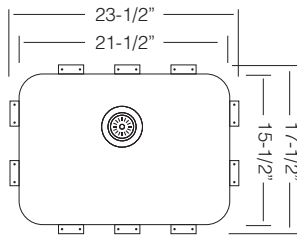

Bowl Depth 9"
Recommended Cabinet Size 27"
Actual Weight 20 lbs.
List Price \$ 780

GRS 556
St. Steel Grid

\$ 145

DR 425
Drying Rack

\$ 85

CBS 10
Wood
Cutting Board

\$ 145

Custom Accessories