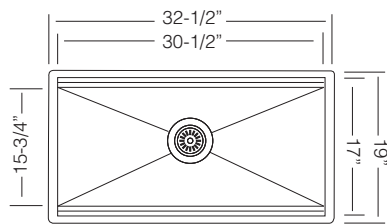

Bowl Depth 10"
Recommended Cabinet Size 36"
Actual Weight 35 lbs
List Price $ 1,195