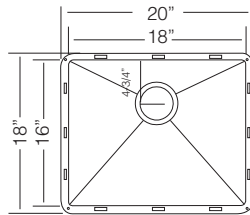

Custom Accessories

26" SINGLE BOWL

Bowl Depth 10"
Recommended Cabinet Size 30"
Actual Weight 25 lbs.
List Price \$ 1.090

CORSICA / TZ RS609

GRS 609 St.Steel Grid  \$ 155	CBS 90 Wood Cutting Board  \$ 145	CC 90 Hardwood Cutting Board w/St. Steel Colander  \$ 215
CL 406 St.Steel Colander  \$ 175	CT 10 St.Steel Colander  \$ 175	DR 455 Drying Rack  \$ 90

Custom Accessories

20" SINGLE BOWL

Bowl Depth 10"
Recommended Cabinet Size 24"
Actual Weight 20 lbs.
List Price \$ 815

BASEL / TZ RS457

GRS 457 St.Steel Grid  \$ 145	CBS 90 Wood Cutting Board  \$ 145	CC 90 Hardwood Cutting Board w/St. Steel Colander  \$ 215
CL 406 St.Steel Colander  \$ 175	CT 10 St.Steel Colander  \$ 175	DR 455 Drying Rack  \$ 90