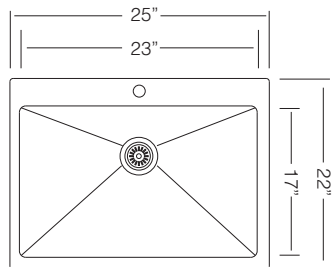

Bowl Depth 12"
Recommended Cabinet Size 27"
Actual Weight 25 lbs
List Price $ 670

Custom Accessories