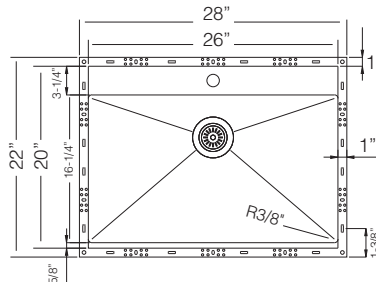

Bowl Depth 10"
Recommended Cabinet Size 33"
Actual Weight 35 lbs.
List Price $ 1.815

GRS 660 St.Steel Grid	CBS 90 Wood Cutting Board	DR 495 Drying Rack
$ 165	$ 145	$ 80
CC 44 Hardwood Cutting Board w/st. Steel Colander	CT 11 Steel Colander	
$ 215	$ 175	
Custom Accessories