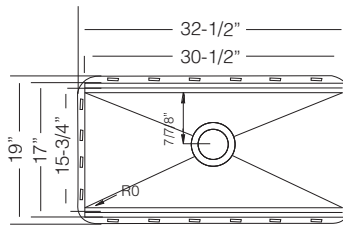

Bowl Depth 10"
Recommended Cabinet Size 36"
Actual Weight 40 lbs.
List Price \$ 2.075

GRS 773
St. Steel Grid

Included

CBS 73
Wood
Cutting Board

Included

CS 16.39
St. Steel Colander

\$ 175

DR 425
Drying Rack