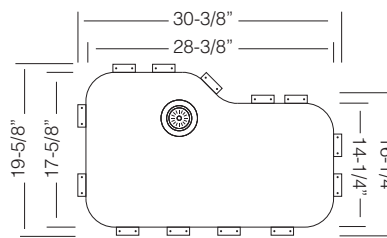

Custom Accessories

TOPZERO X SERIES

1-3/4 Bowl Design Large Asymmetric Single Bowl

18 GA Rimless

30" LARGE SINGLE BOWL
UNIQUE DESIGN

VIENNA / TZ X760

Bowl Depth 9"
Recommended Cabinet Size 33"
Actual Weight 25 lbs.
List Price \$ 1.150