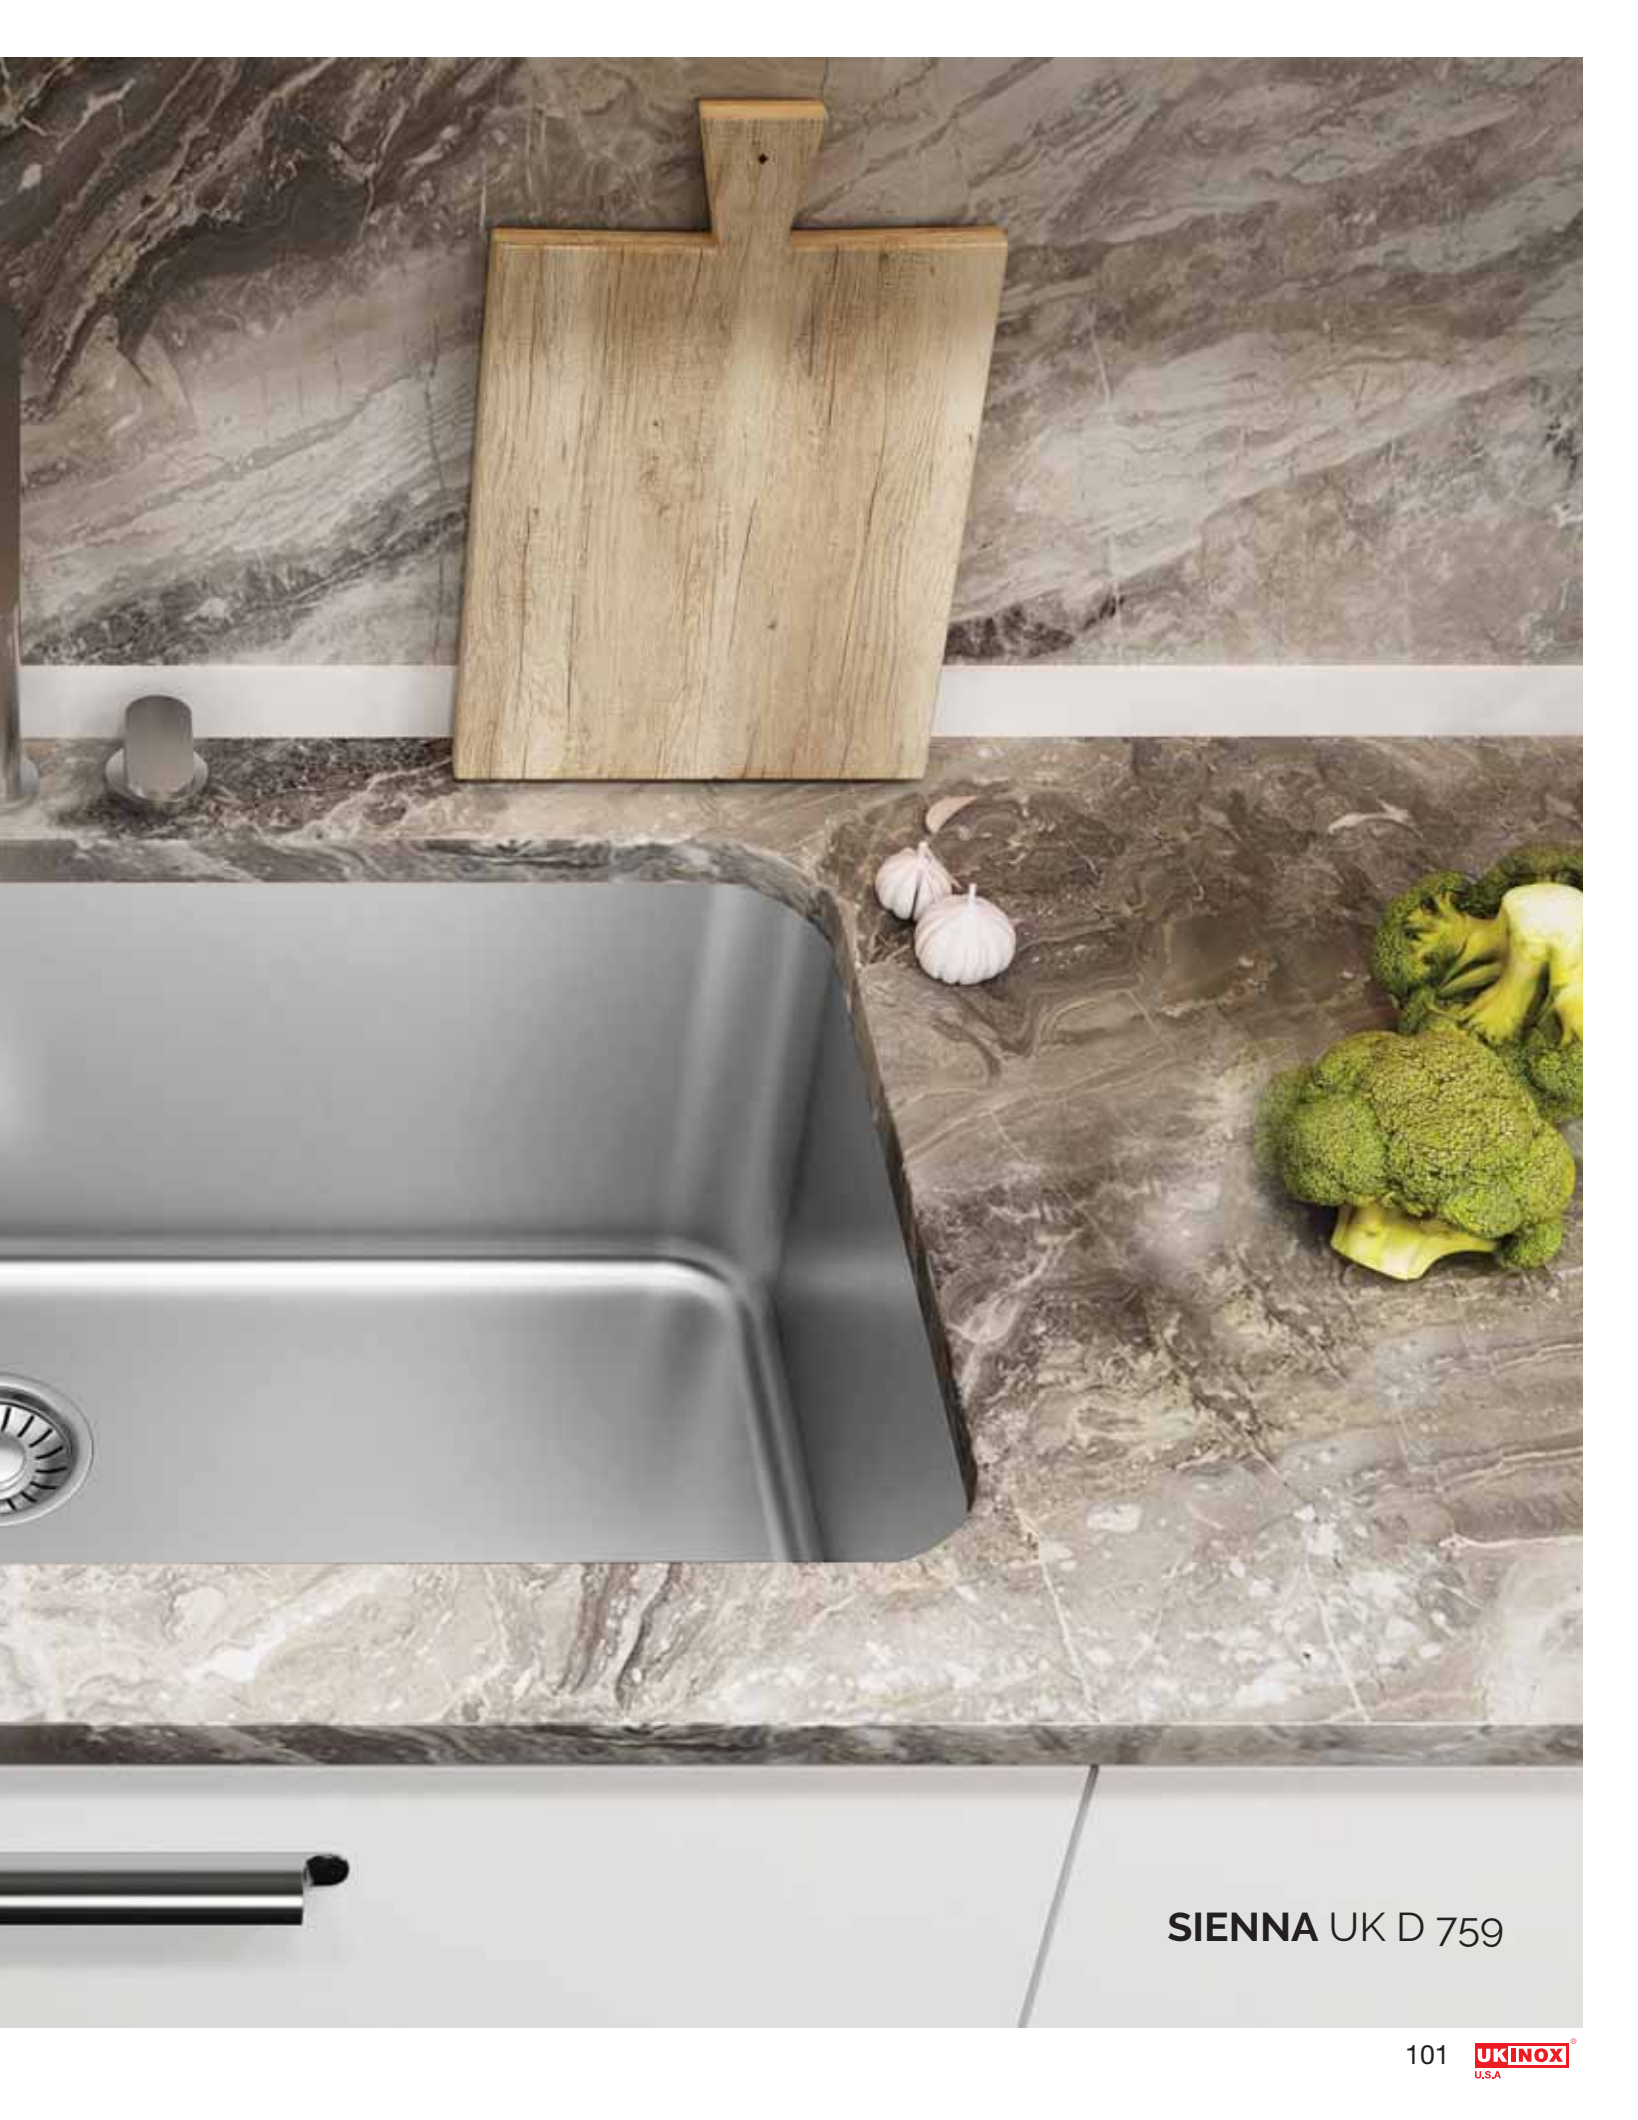

D 210

8-1/4" BAR SINK
8-1/4" x 15-1/8" x 6" deep

Actual Weight 8 lbs
List Price \$ 215

D 181

SIENNA UK D 759

UKINOX MINT SERIES

1-3/4" Design Asymetric Large Single Bowl

18 GA