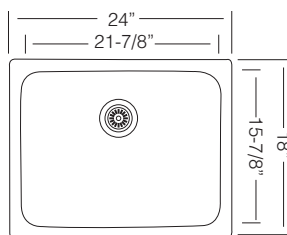

Bowl Depth 9"
Recommended Cabinet Size 27"
Actual Weight 20 lbs
List Price $ 345

GRS 556 St.Steel Grid $ 145	CBS 10 Wood Cutting Board $ 145
CL 16.39 St.Steel Colander $ 175	DR 425 Drying Rack $ 85

Custom Accessories