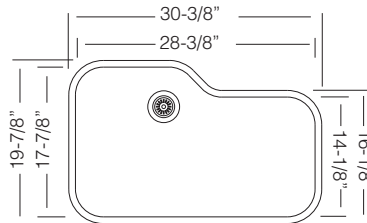

UKINOX MINT SERIES

1-3/4" Design Asymetric Large Single Bowl

18 GA

30" LARGE SINGLE BOWL

UK DX 760

Bowl Depth 9"
Recommended Cabinet Size 33"
Actual Weight 25 lbs
List Price $ 825

GRS 760
St. Steel Grid

$ 175

CC 760
Wood Cutting Board With
St. Steel Colander

$ 215

DR 425
Drying Rack

$ 85

Custom Accessories

34" LARGE SINGLE BOWL

NEW

UK RX815
UK RX815 R Reverse Model

Bowl Depth 10"
Recommended Cabinet Size 36"
Actual Weight 40 lbs
List Price $ 1.205

GRS 815
St. Steel Grid

$ 195

CBS 63
Wood
Cutting Board

$ 145

DR 495
Drying Rack

$ 95

Custom Accessories