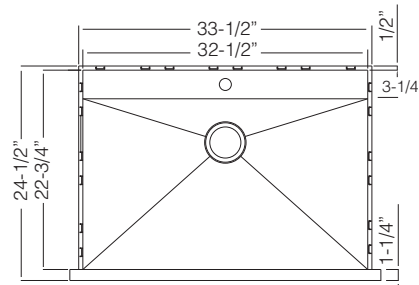

16 GA Rimless

33-1/2" Large Single Bowl
Farmhouse

NEW

PORTO / TZ F 827

Bowl Depth 10"
Recommended Cabinet Size 36"
Actual Weight 40 lbs.
List Price \$ 2,950

GRS 827
St.Steel Grid

\$ 275

CBS 27
Wood
Cutting Board