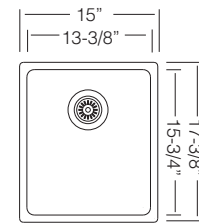

18 GA
Bowl Depth 9"
Recommended Cabinet Size 18"
Actual Weight 15 lbs
List Price $ 395

$ 125

$ 175

$ 145

$ 85

$ 145

Custom Accessories