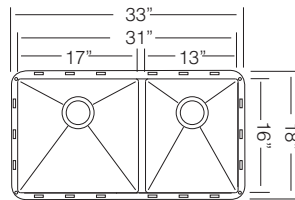

33" 1-3/4 BOWL

VERONA / TZ RS432.64

Bowl Depth 10"
Recommended Cabinet Size 36"
Actual Weight 35 lbs.
List Price \$ 1.645

GRS 432
St.Steel Grid

\$ 145

GRS 331
St.Steel Grid

\$ 125

CBS 90
Wood
Cutting Board