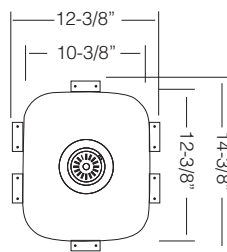

\$ 125

DR 425
Drying Rack

\$ 85

CBS 45
Wood
Cutting Board

\$ 145

Custom Accessories

12-3/8" BAR SINK

PRAGUE / TZ D265