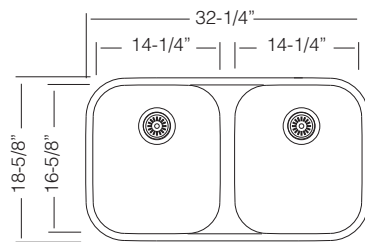

Bowl Depth 9"
Recommended Cabinet Size 36"
Actual Weight 30 lbs
List Price $ 445

GRS 360
St.Steel Grid

$ 135

CBS 60
Wood
Cutting Board

$ 145

RB 345
St.Steel Grid

$ 145

DR 455
Drying Rack

$ 90

Custom Accessories

31-1/2" 1-3/4 BOWL