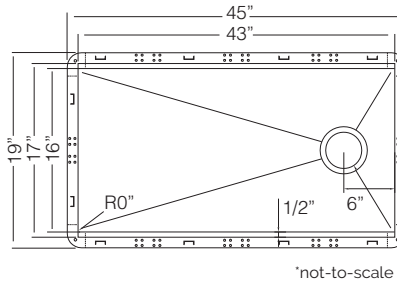

Bowl Depth 10"
Recommended Cabinet Size 48"
Actual Weight 45 lbs
List Price $ 3,450

GRS 1092 St.Steel Grid	CBS 90 Wood Cutting Board	CBS 91XL Wood Cutting Board
$ 235	Included	Included
DR 425 Drying Rack	CC 91XL Hardwood Cutting Board w/st.Steel Colander	CM 30 Colander
Included	$ 215	$ 175
Custom Accessories