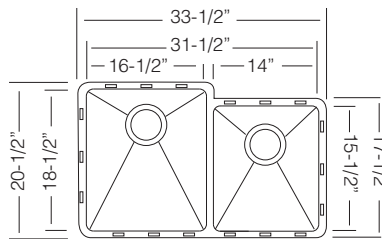

Custom Accessories

20" SINGLE BOWL

Bowl Depth 10"
Recommended Cabinet Size 24"
Actual Weight 20 lbs.
List Price \$ 815

BASEL / TZ RS457

GRS 457 St.Steel Grid  \$ 145	CBS 90 Wood Cutting Board  \$ 145	CC 90 Hardwood Cutting Board w/St. Steel Colander  \$ 215
CL 406 St.Steel Colander  \$ 175	CT 10 St.Steel Colander  \$ 175	DR 455 Drying Rack  \$ 90

Custom Accessories

12" BAR / PREP SINK

NEW

18 GA
Bowl Depth 7"
Recommended Cabinet Size 15"
Actual Weight 10 lbs
List Price \$ 475

KRAKOW / TZ RS254

DR 425
Drying Rack

\$ 85

TOPZERO RS SERIES R10

Contemporary Double Bowl Sinks with Low Divide

16 GA Rimless

33-1/2" 1-3/4 BOWL

Reverse Model Available

Bowl Depth 10" / 8"
Recommended Cabinet Size 36"
Actual Weight 35 lbs.
List Price \$ 1,595

GRS 418
St. Steel Grid