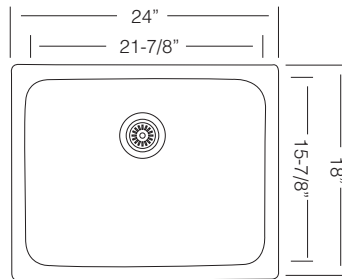

Custom Accessories

Classic Single Bowl / Drop in or undermount installation

18 GA

24" SINGLE BOWL

UK UN 610

Bowl Depth 9"
Recommended Cabinet Size 27"
Actual Weight 20 lbs
List Price \$ 480

GRS 556
St.Steel Grid