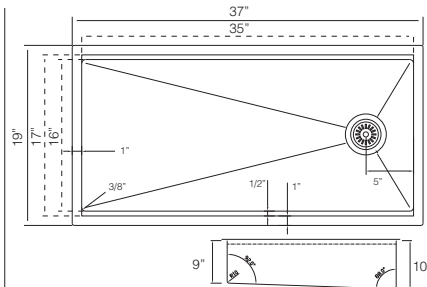

Custom Accessories

LILLY UK W940

UKINOX LILLY WORKSTATION SERIES R10

Contemporary Single Ledge Workstation Sinks

16 GA

37" WORKSTATION

Reversible

Bowl Depth 10"
Recommended Cabinet Size 42"
Actual Weight 50 lbs
List Price \$ 1.745