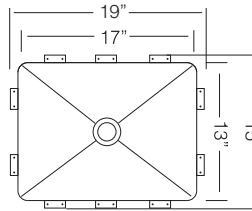

Bowl Depth 6"
Actual Weight 10 lbs.
List Price $ 475

$ 125

$ 75

Custom Accessories