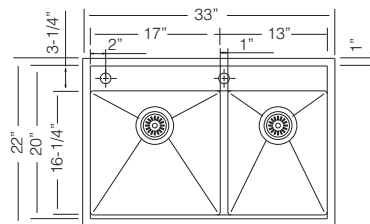

33" 1-3/4 BOWL

Bowl Depth 10"
Recommended Cabinet Size 36"
Actual Weight 36 lbs
List Price $ 1.205

GRS 432 St.Steel Grid	GRS 331 St.Steel Grid	CBS 90 Wood Cutting Board	CC 44 Hardwood Cutting Board w/st. Steel Colander
$ 145	$ 125	$ 145	$ 215
CS 16 39 St.Steel Colander	CT 11 Steel Colander	DR 495 Drying Rack	
$ 175	$ 175	$ 95	

Custom Accessories

NEW UK USL 480.60.40