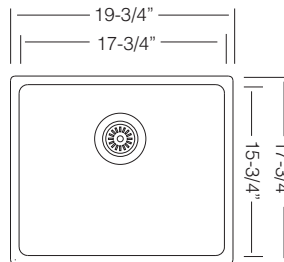

CL 406 St. Steel Colander DR 425 Drying Rack

\$ 175 **\$ 85**

Custom Accessories

19" SINGLE BOWL

UK R 450

Bowl Depth 9"
Recommended Cabinet Size 24"
Actual Weight 20 lbs
List Price \$ 460

\$ 135 **\$ 135**

CL 406 St. Steel Colander DR 425 Drying Rack