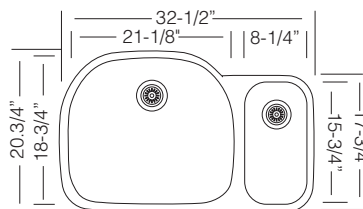

Bowl Depth 10" / 7"
Recommended Cabinet Size 36"
Actual Weight 30 lbs
List Price $ 715

GRS 537
St.Steel Grid

$ 195 (set)

GRS 210
St.Steel Grid

RB 537
Rinsing Basket

$ 145

CBS 37
Wood
Cutting Board

$ 145

DR 495
Drying Rack

$ 95

Custom Accessories