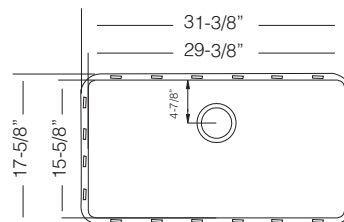

18 Gauge
Bowl Depth 9"
Recommended Cabinet Size 36"
Actual Weight 25 lbs.
List Price $ 870

GRS 745 St.Steel Grid	CBS 10 Wood Cutting Board	G 21.40 Glass Cutting Board
$ 175	$ 145	$ 165
CL 406 St.Steel Colander	CT 10 St.Steel Colander	DR 455 Drying Rack
$ 175	$ 175	$ 90
Custom Accessories