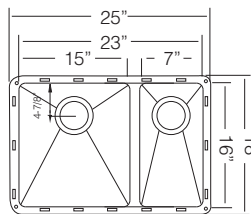

Bowl Depth 10"
Recommended Cabinet Size 27"
Actual Weight 30 lbs.
List Price $ 1.255

GRS 380
St.Steel Grid

$ 135

CBS 90
Wood
Cutting Board

$ 145

CC 90
Hardwood Cutting Board
w/st. Steel Colander

$ 215

CL 406
St.Steel
Colander

$ 175

CT 10
St.Steel
Colander

$ 175

DR 455
Drying Rack

$ 90

Custom Accessories