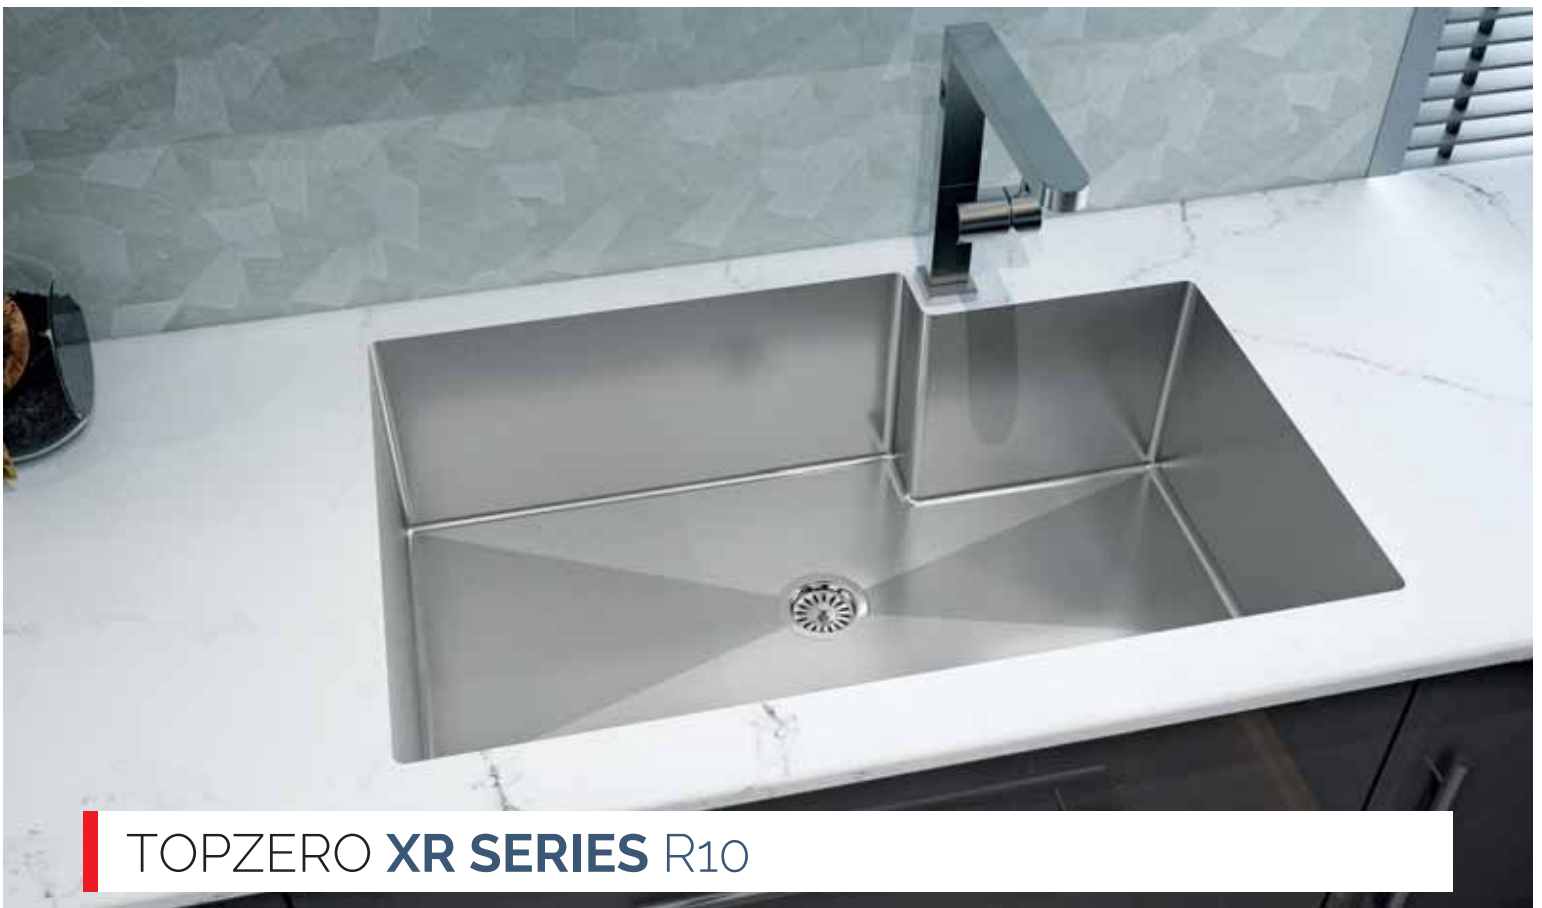

TOPZERO XR SERIES R10

1-3/4 Bowl Design Large Asymmetric Single Bowl

16 GA Rimless

34" LARGE SINGLE BOWL