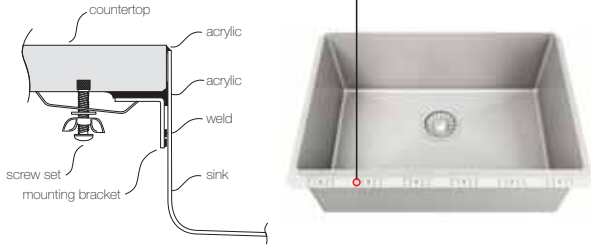

Traditional undermount

TopZero Flush-mount

Watch TopZero Sink Installation video on [YouTube](#)

The present invention is directed to a system comprising a rimless stainless steel sink structured and disposed to be integrated to granite, quartz, porcelain, marble or any solid surface.

The beauty and sleek elegance of seamless look offers aesthetics and hygiene to any kitchen design.

MADE IN EUROPE

It's all about The Rimless Edge. The edge of TopZero Sink is flush to the top of your countertop instead of underneath.