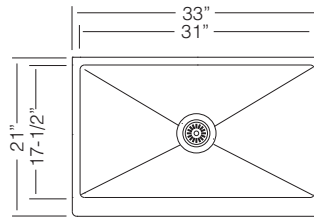

Bowl Depth 10"
Recommended Cabinet Size 33"/36"
Actual Weight 45 lbs
List Price $ 1,795

GRS 840 St.Steel Grid $ 185	CB 49 Wood Cutting Board $ 145	DR 495 Drying Rack $ 95

Custom Accessories

NEW