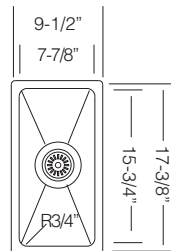

Bowl Depth 6"
Actual Weight 10 lbs
List Price $ 325