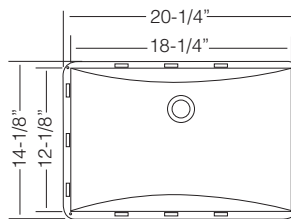

Bowl Depth 6-1/2"
Actual Weight 15 lbs.
List Price $ 525

SD 100 Soap Dispenser $ 125	VD 10 Drain Set $ 75

Custom Accessories