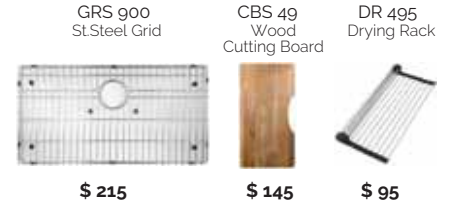

TOPZERO RS SERIES R10

Contemporary Large Single Bowl Sinks

16 GA Rimless

37-1/2" X LARGE SINGLE BOWL

JERUSALEM / TZ RS900

Bowl Depth 10"
Recommended Cabinet Size 42"
Actual Weight 40 lbs.
List Price \$ 1.735