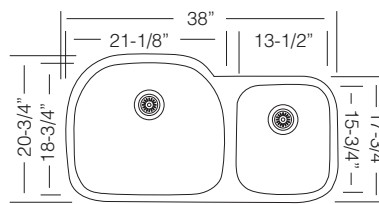

Bowl Depth 10" / 7"
Recommended Cabinet Size 42"
Actual Weight 35 lbs
List Price $ 760

GRS 537
St.Steel Grid

$ 145

GRS 346
St.Steel Grid

$ 125

RB 537
Rinsing Basket

$ 145

CB 37
Wood
Cutting Board

$ 145

DR 495
Drying Rack

$ 95

Custom Accessories

32-1/2" LARGE 1-1/2 BOWL