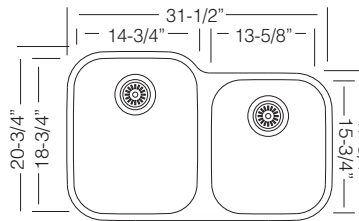

\$ 145

CBS 60
Wood
Cutting Board

\$ 145

DR 455
Drying Rack

\$ 90

Custom Accessories

31-1/2" 1-3/4 BOWL

UK D 375.60.40