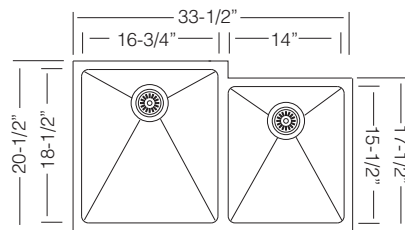

Bowl Depth 10" / 8"
Recommended Cabinet Size 36"
Actual Weight 40 lbs
List Price $ 1.205

GRS 418
St. Steel Grid

$ 145

GRS 355
St. Steel Grid

$ 125

CBS 20
Wood Cutting Board

$ 145

G 21.40
Glass
Cutting Board

$ 145

DR 425
Drying Rack

$ 85

Custom Accessories

This exclusive 1-3/4 bowl design offers an asymmetric shape and slightly bevelled corners.