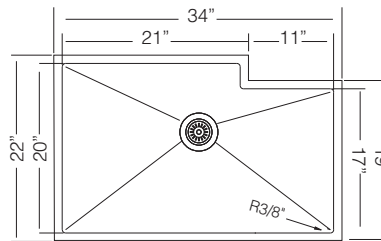

Bowl Depth 10"
Recommended Cabinet Size 36"
Actual Weight 40 lbs
List Price $ 1.205

GRS 815
St. Steel Grid

$ 195

CBS 63
Wood
Cutting Board

$ 145

DR 495
Drying Rack

$ 95

Custom Accessories