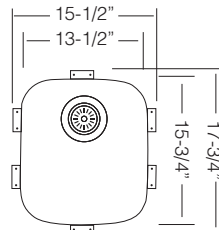

\$ 145

DR 495
Drying Rack

\$ 95

Custom Accessories

15-1/2" BAR SINK

ATHENS / TZ D345

Bowl Depth 9"
Recommended Cabinet Size 18"
Actual Weight 15 lbs.
List Price \$ 495

GRS 346
St. Steel Grid