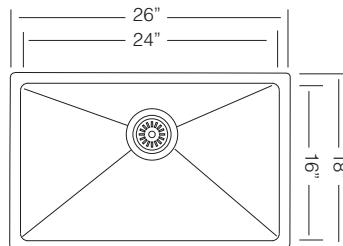

26" MEDIUM SINGLE BOWL

UK PRS661 P PLATINUM
UK PRS661 M MATTE BLACK

Bowl Depth 10"
Recommended Cabinet Size 30"
Actual Weight 30 lbs
List Price $ 1,275

GRS 609 St.Steel Grid $ 155	CBS 90 Wood Cutting Board $ 145	CC 90 Hardwood Cutting Board w/st. Steel Colander $ 215
CL 406 St.Steel Colander $ 175	CT 10 St.Steel Colander $ 175	DR 455 Drying Rack $ 90

Custom Accessories