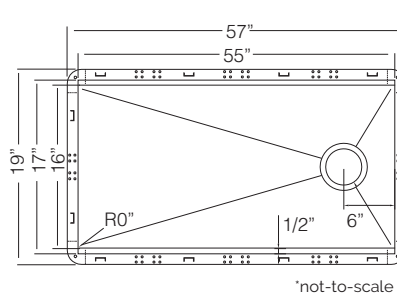

16 GA Rimless

57" XXX LARGE SINGLE BOWL

NEW

NEWCASTLE / TZ WT1397

Bowl Depth 10"
Recommended Cabinet Size 60"
Actual Weight 55 lbs
List Price \$ 3,950

GRS 1397 St.Steel Grid	CBS 90 Wood Cutting Board	CBS 91XL Wood Cutting Board
		
\$ 275	Included	Included
DR 425 Drying Rack	CC 91 XL Hardwood Cutting Board w/st.Steel Colander	CM 30 Colander
		
Included	\$ 245	\$ 175
Custom Accessories		