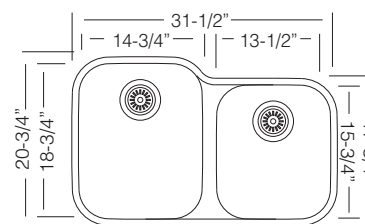

RB 345
 St.Steel Grid

\$ 145

DR 455
 Drying Rack

\$ 90

Custom Accessories

31-1/2" 1-3/4 BOWL

UK EDD 375.60.40

Bowl Depth 9"
 Recommended Cabinet Size 36"
 Actual Weight 30 lbs
 List Price \$ 445