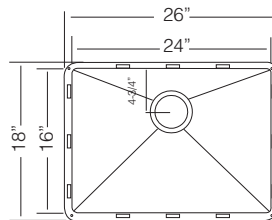

\$ 175

DR 455
Drying Rack

\$ 90

Custom Accessories

26" SINGLE BOWL

GENEVA ADA / TZ C608 ADA

Bowl Depth 5"
Recommended Cabinet Size 30"
Actual Weight 25 lbs.
List Price \$ 925

GRS 609
St.Steel Grid