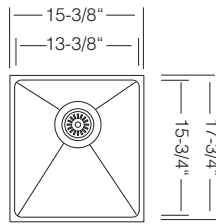

16 GA
Bowl Depth 10"
Recommended Cabinet Size 18"
Actual Weight 20 lbs
List Price $ 915

$ 125

$ 175

$ 145

$ 85

$ 145

Custom Accessories