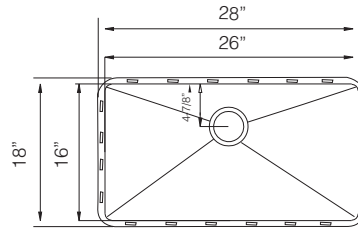

Custom Accessories

33" LARGE SINGLE BOWL

LYON / TZ RS787

Bowl Depth 10"
Recommended Cabinet Size 36"
Actual Weight 35 lbs.
List Price \$ 1.455

Custom Accessories

30" LARGE SINGLE BOWL

NEW

PARMA / TZ RS711

Bowl Depth 10"
Recommended Cabinet Size 33"
Actual Weight 30 lbs.
List Price \$ 1.375

Custom Accessories

28" SINGLE BOWL

Bowl Depth 10"
Recommended Cabinet Size 33"
Actual Weight 25 lbs.
List Price \$ 1.275