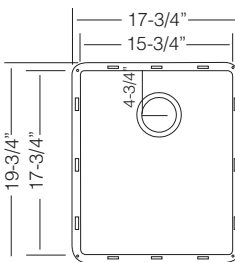

Bowl Depth 9"
Recommended Cabinet Size 21"
Actual Weight 20 lbs.
List Price $ 750

GRS 400 St.Steel Grid $ 135	CBS 49 Wood Cutting Board $ 145	DR 495 Drying Rack $ 95
CL 406 St.Steel Colander $ 175		

Custom Accessories