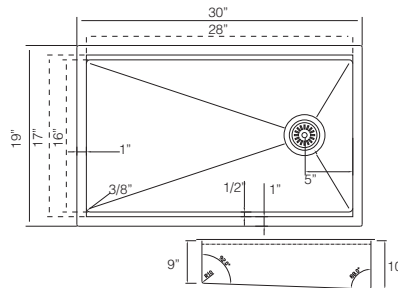

CM 30
Colander

\$ 175

Custom Accessories

NEW UK WS 940

30" WORKSTATION

Reversible

Bowl Depth 10"
Recommended Cabinet Size 33"
Actual Weight 40 lbs
List Price \$ 1.515

GRS 765
Bottom Grid