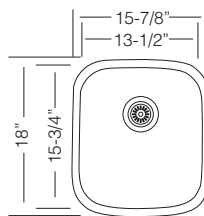

16" BAR SINK
DUAL-MOUNT

UK UN 345

18 GA
Bowl Depth 10"
Recommended Cabinet Size 18"
Actual Weight 15 lbs
List Price \$ 330

GR 346
St.Steel Grid

\$ 125

CB 45
Wood Cutting Board

\$ 145

DR 425
Drying Rack