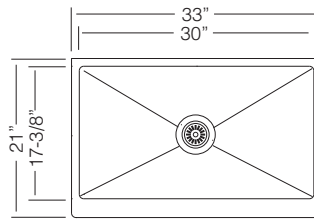

Bowl Depth 10"
Recommended Cabinet Size 36"
Actual Weight 50 lbs
List Price $ 2,825

GRS 840
St Steel Grid

$ 195

CBS 49
Wood
Cutting Board

$ 145

Custom Accessories

Engineered to perfection.
Extraordinary patented design of StonChrome™ brings
the exceptional harmony of Stainless Steel & Composite Stone.