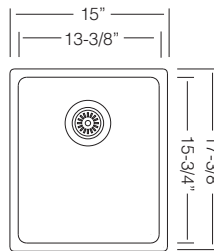

\$ 145

DR 495
Drying Rack

\$ 95

Custom Accessories

15" BAR SINK

UK R 340

Bowl Depth 9"
Recommended Cabinet Size 18"
Actual Weight 15 lbs
List Price \$ 395

GRS 340
St.Steel Grid