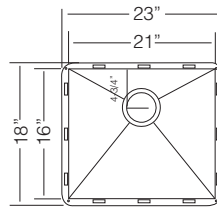

VD 10
Drain Set

\$ 75

CM 30

\$ 165

Custom Accessories

23" UTILITY/LAUNDRY SINK
16 GA Rimless

LILLE / TZ Z553

Bowl Depth 10"
Recommended Cabinet Size 27"
Actual Weight 25 lbs.
List Price \$ 940