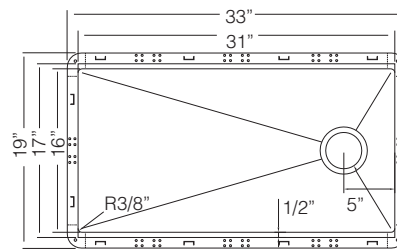

Bowl Depth 10"
Recommended Cabinet Size 36"
Actual Weight 40 lbs.
List Price \$ 2.075

GRS 788
St. Steel Grid

CBS 88
Wood
Cutting Board

Included

\$ 195
DR 425
Drying Rack

Included

CC 90
Hardwood
Cutting Board
w/st. Steel Colander