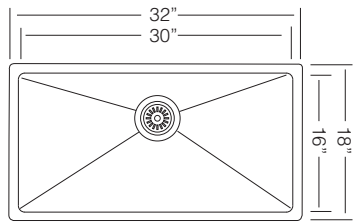

32" LARGE SINGLE BOWL

18 GA
Bowl Depth 10"
Recommended Cabinet Size 36"
Actual Weight 25 lbs
List Price $ 720

UK C810

GRS 745 St.Steel Grid $ 175	CBS 90 Wood Cutting Board $ 145	CC 90 Hardwood Cutting Board w/st. Steel Colander $ 215
CL 406 St.Steel Colander $ 175	CT 10 St.Steel Colander $ 175	DR 455 Drying Rack $ 90

Custom Accessories