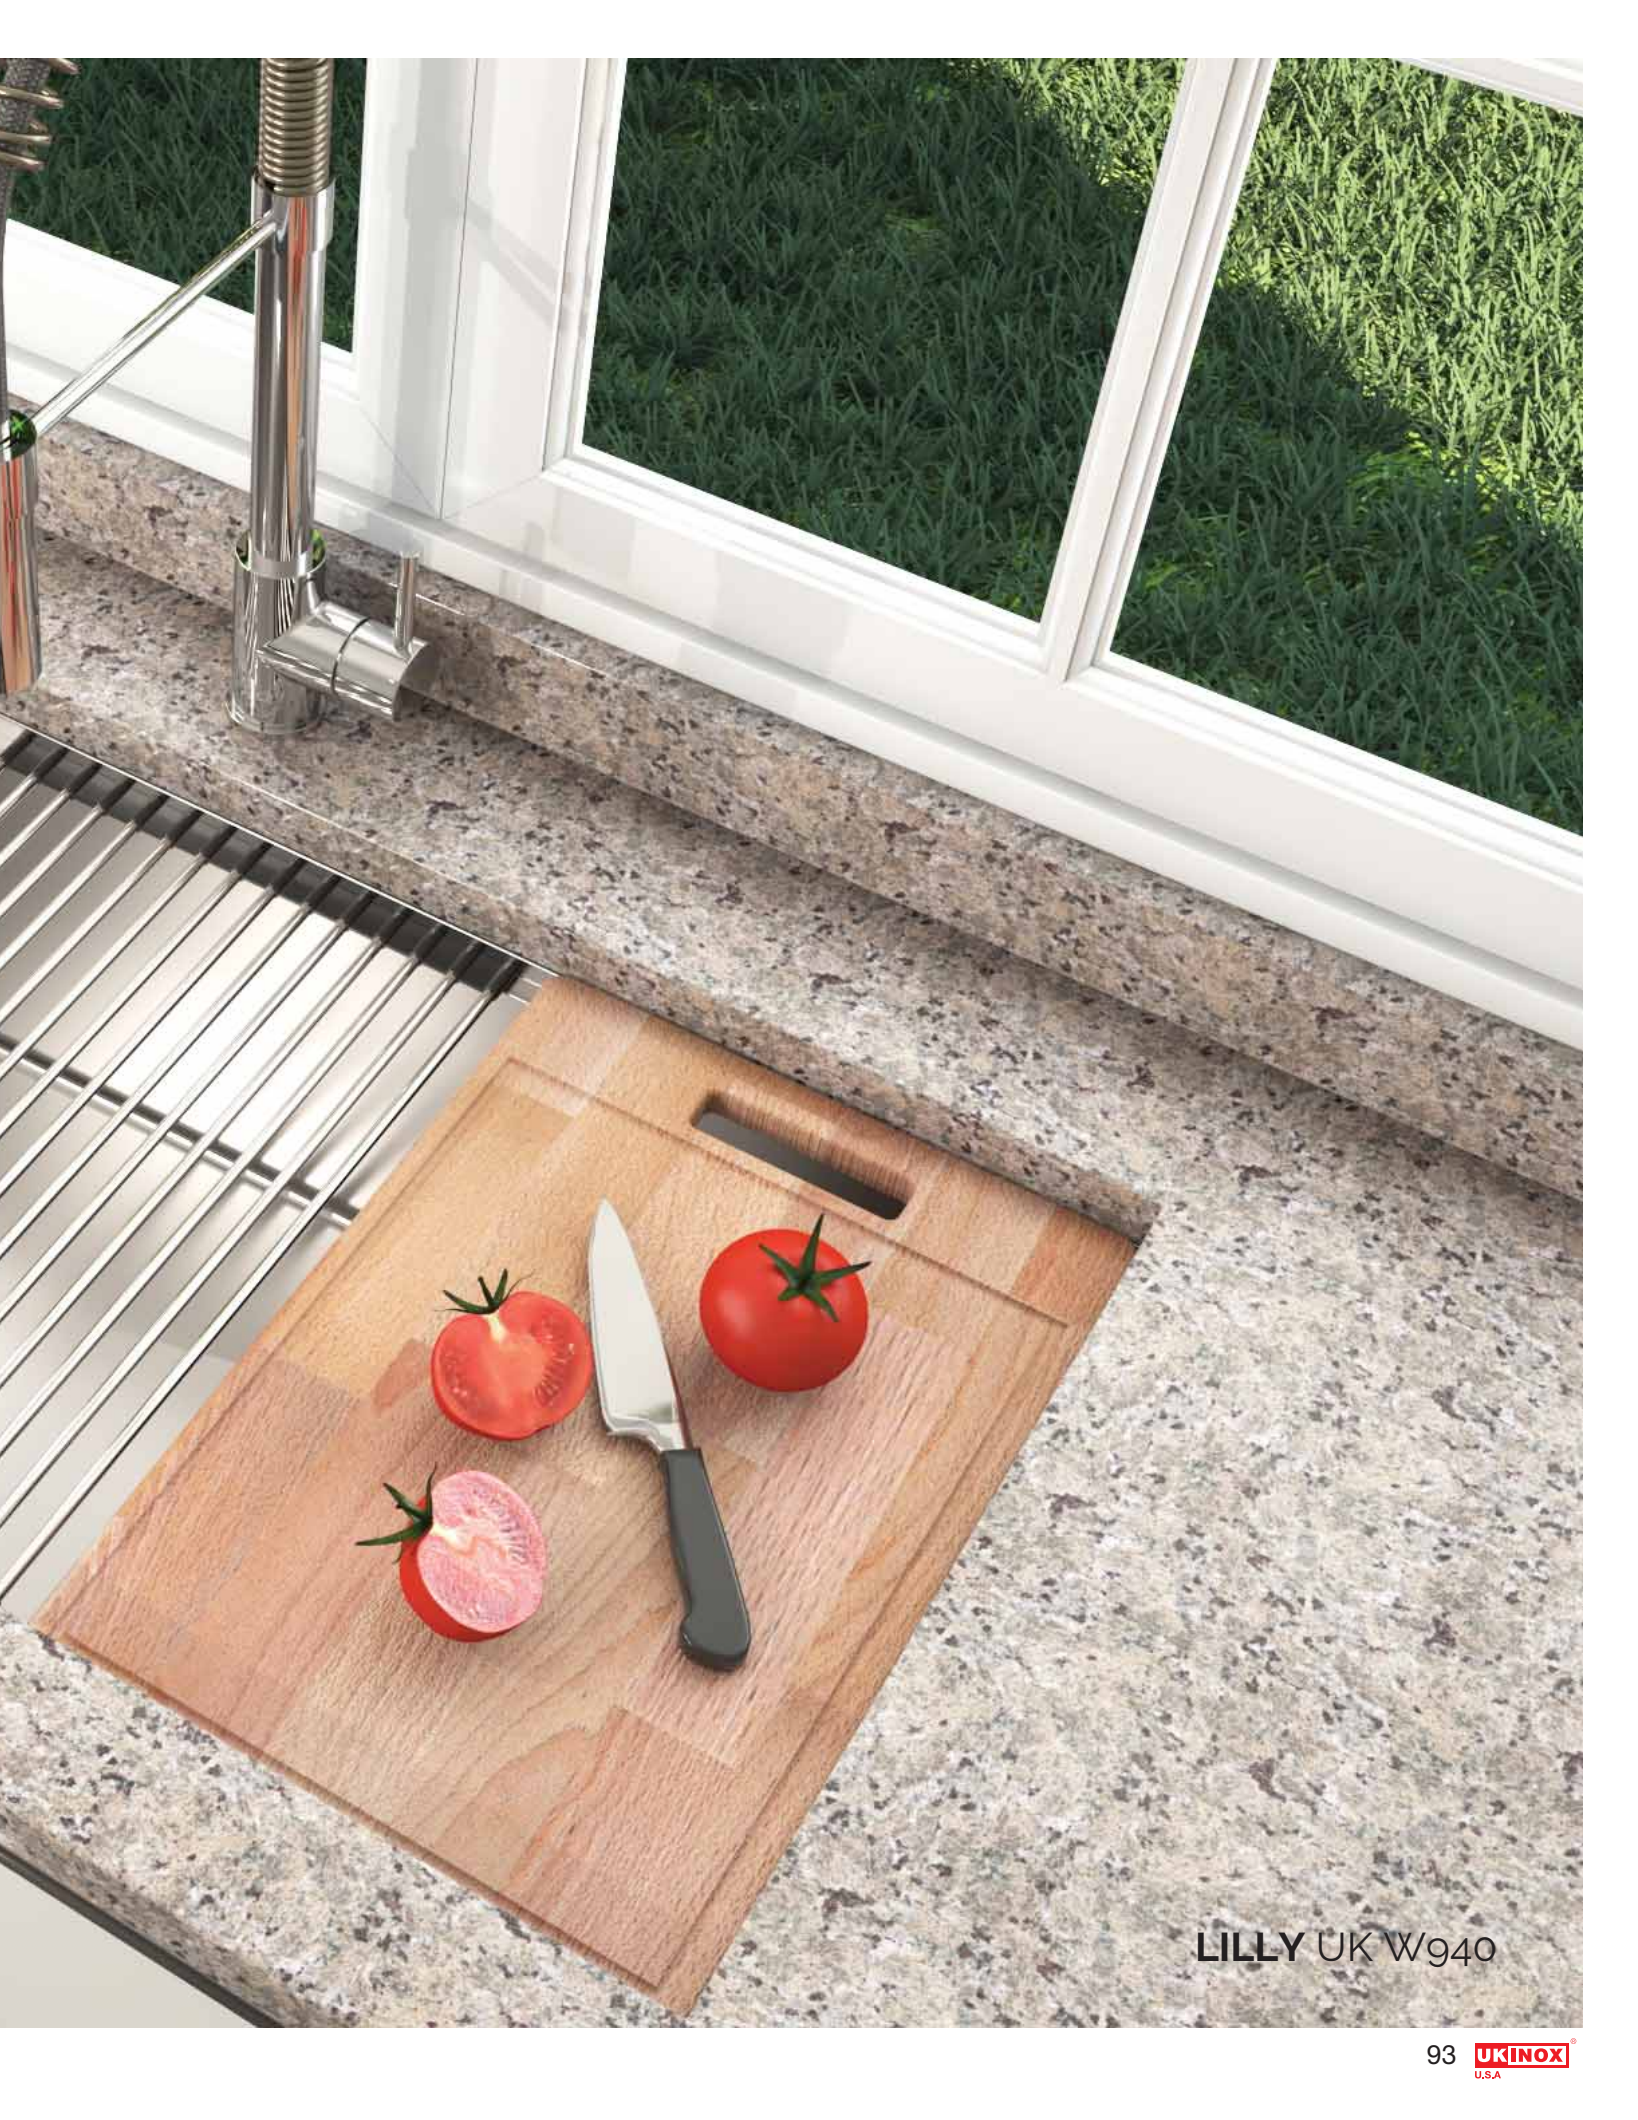

Custom Accessories

LILLY UK W940

UKINOX LILLY WORKSTATION SERIES R10

Contemporary Single Ledge Workstation Sinks

16 GA

37" WORKSTATION

Reversible

Bowl Depth 10"
Recommended Cabinet Size 42"
Actual Weight 50 lbs
List Price \$ 1.745