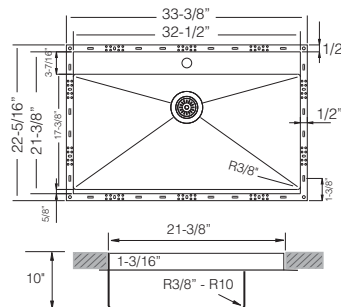

Bowl Depth 10"
Recommended Cabinet Size 36"
Actual Weight 40 lbs.
List Price \$ 2.065

GRS 826
St Steel Grid

\$ 185

CBS 63
Wood
Cutting Board

\$ 145

DR 495
Drying Rack

\$ 90

CC 44
Hardwood
Cutting Board
w/st. Steel Colander