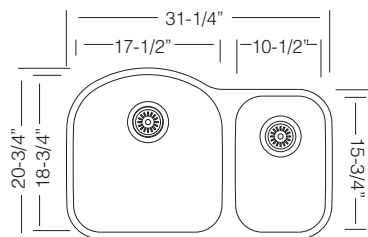

\$ 90

CBS 59
Wood
Cutting Board

\$ 145

Custom Accessories

31-1/4" 1-1/2 BOWL

UK D 445.70.30

Bowl Depth 9"
Recommended Cabinet Size 36"
Actual Weight 30 lbs
List Price \$ 425

GRS 445
St.Steel Grid