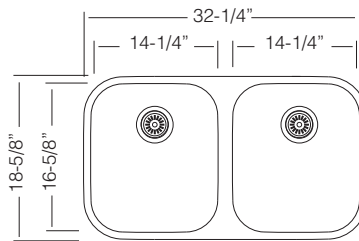

Bowl Depth 9"
Recommended Cabinet Size 36"
Actual Weight 30 lbs
List Price $ 425

GRS 360
St.Steel Grid

$ 135

RB 345
St.Steel Grid

$ 145

CBS 60
Wood
Cutting Board

$ 145

DR 455
Drying Rack

$ 90

Custom Accessories

31-1/2" 1-3/4 BOWL