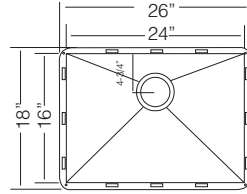

Bowl Depth 10"
Recommended Cabinet Size 30"
Actual Weight 25 lbs.
List Price $ 1.085

GRS 609 St.Steel Grid $ 155	CBS 90 Wood Cutting Board $ 145	CC 90 Hardwood Cutting Board w/st. Steel Colander $ 215
CL 406 St.Steel Colander $ 175	CT 10 St.Steel Colander $ 175	DR 455 Drying Rack $ 90

Custom Accessories