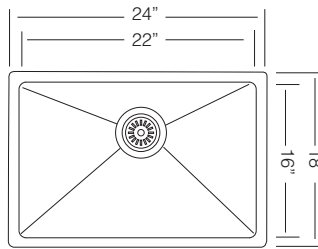

24" UTILITY / LAUNDRY SINK

UK DN 612

Bowl Depth 12"
Recommended Cabinet Size 27"
Actual Weight 25 lbs
List Price \$ 670

Custom Accessories

24" UTILITY / LAUNDRY SINK

NEW

UK PDN 612 M

Bowl Depth 12"
Recommended Cabinet Size 27"
Actual Weight 25 lbs
List Price \$ 985