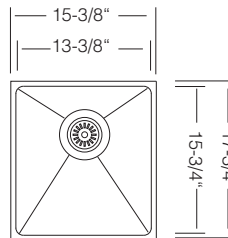

Bowl Depth 10"
Recommended Cabinet Size 18"
Actual Weight 20 lbs
List Price $ 915

GR 340 St.Steel Grid $ 125	CB 10 Wood Cutting Board $ 135	G 2140 Glass Cutting Board $ 145
DR 425 Drying Rack $ 175		

Custom Accessories