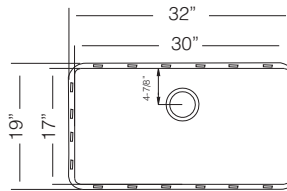

16 Gauge
TURIN Bowl Depth 10"
TURIN ADA Bowl Depth 5"
Recommended Cabinet Size 36"
Actual Weight 30 lbs.
List Price $ 1.260

GRS 763 St.Steel Grid $ 175	CBS 63 Wood Cutting Board $ 145	DR 495 Drying Rack $ 95

Custom Accessories