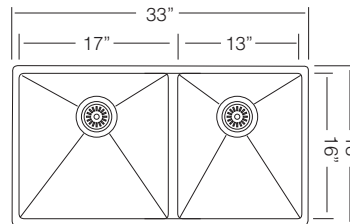

Bowl Depth 10"
Recommended Cabinet Size 36"
Actual Weight 35 lbs
List Price $ 1.205

GRS 432
St.Steel Grid

$ 145

$ 215

Custom Accessories

GRS 331
St.Steel Grid

$ 125

CL 406
St.Steel Colander

$ 175

CT 10
St.Steel Colander

$ 175

CBS 90
Wood Cutting Board

$ 145

DR 455
Drying Rack

$ 90

23-1/2" 1-1/2 BOWL