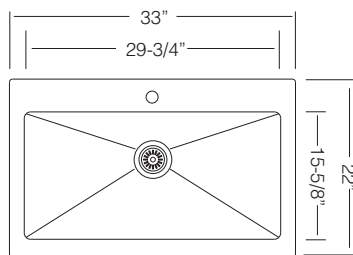

Custom Accessories

NEW UK USL 480.60.40

UKINOX IRIS SERIES R20

Modern Single Bowl / Top-mount

18 GA

33" LARGE SINGLE BOWL

UK RFU 837

Bowl Depth 9"
Recommended Cabinet Size 36"
Actual Weight 30 lbs
List Price \$ 825