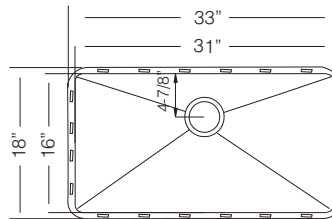

Bowl Depth 10"
Recommended Cabinet Size 36"
Actual Weight 35 lbs.
Matte Black & Platinum **List Price $ 1.845**

GRS 745 St.Steel Grid $ 175	CBS 49 Wood Cutting Board $ 145	CC 90 Hardwood Cutting Board w/st. Steel Colander $ 215
CL 406 St.Steel Colander $ 175	CT 10 St.Steel Colander $ 175	DR 455 Drying Rack $ 90
Custom Accessories