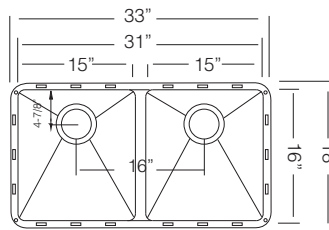

Bowl Depth 10"
Recommended Cabinet Size 36"
Actual Weight 35 lbs.
List Price $ 1,545

GRS 380
St. Steel Grid

$ 135

CL 406
St. Steel Colander

$ 175

CBS 90
Wood
Cutting Board

$ 145

CT 10
St. Steel Colander

$ 175

CC 90
Hardwood Cutting Board
w/ St. Steel Colander

$ 215

DR 455
Drying Rack

$ 90

Custom Accessories

LONDON / TZ RS380.55