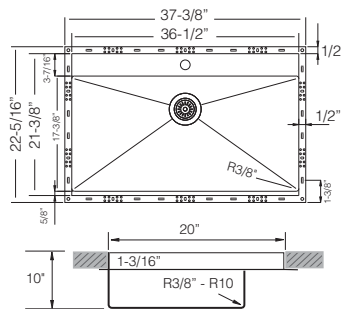

Bowl Depth 10"
Recommended Cabinet Size 42"
Actual Weight 40 lbs.
List Price $ 2.410

GRS 900
St Steel Grid

$ 195

CBS 63
Wood
Cutting Board

$ 145

DR 495
Drying Rack

$ 90

CC 90
Hardwood
Cutting Board
w/st. Steel Colander

$ 215

Custom Accessories

33-3/8" Large Single Bowl

Ideal for Drop-In Retro-fits