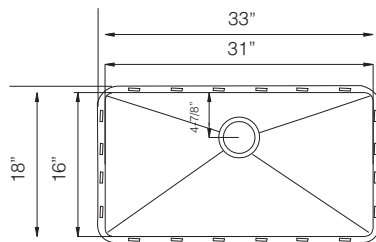

TOPZERO RS SERIES R10

Contemporary Large Single Bowl Sinks

16 GA Rimless

37-1/2" X LARGE SINGLE BOWL

JERUSALEM / TZ RS900

Bowl Depth 10"
Recommended Cabinet Size 42"
Actual Weight 40 lbs.
List Price $ 1.735

Custom Accessories

34" LARGE SINGLE BOWL

RETRO / TZ RS814 32" x 17-3/8"
BERN / TZ RS816 32" x 18"

Bowl Depth 10"
Recommended Cabinet Size 36"
Actual Weight 35 lbs.
RETRO List Price $ 1.545
BERN List Price $ 1.645

Custom Accessories

33" LARGE SINGLE BOWL

LYON / TZ RS787

Bowl Depth 10"
Recommended Cabinet Size 36"
Actual Weight 35 lbs.
List Price $ 1.455

Custom Accessories

30" LARGE SINGLE BOWL

NEW

PARMA / TZ RS711

Bowl Depth 10"
Recommended Cabinet Size 33"
Actual Weight 30 lbs.
List Price $ 1.375

Custom Accessories