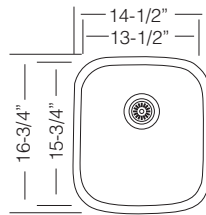

Bowl Depth 9"
Recommended Cabinet Size 18"
Actual Weight 15 lbs
List Price $ 295

$ 135

$ 145

$ 85

Custom Accessories