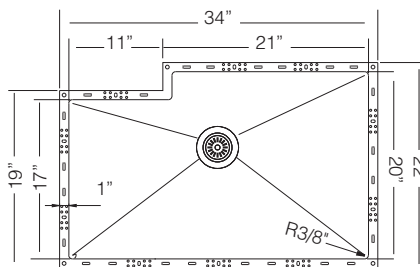

CBS 63
Wood
Cutting Board

\$ 145

CM 30

\$ 175

Custom Accessories

34" LARGE SINGLE BOWL

BONN R / TZ XR815 R

Bowl Depth 10"
Recommended Cabinet Size 36"
Actual Weight 40 lbs.
List Price \$ 1.815