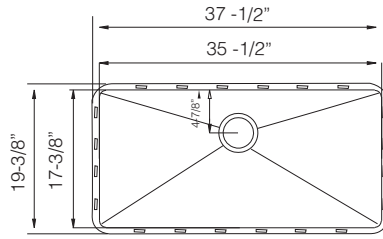

TOPZERO RS SERIES R10

Contemporary Large Single Bowl Sinks

16 GA Rimless

37-1/2" X LARGE SINGLE BOWL

JERUSALEM / TZ RS900

Bowl Depth 10"
Recommended Cabinet Size 42"
Actual Weight 40 lbs.
List Price \$ 1.735