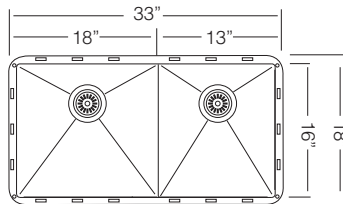

Bowl Depth 10"
Recommended Cabinet Size 36"
Actual Weight 35 lbs.
List Price $ 1.775

GRS 457
St. Steel Grid

$ 145

GRS 331
St. Steel Grid

$ 125

CBS 90
Wood
Cutting Board

$ 145

$ 215

CL 406
St. Steel Colander

$ 175

CT 10
St. Steel Colander

$ 175

DR 455
Drying Rack

$ 90

Custom Accessories