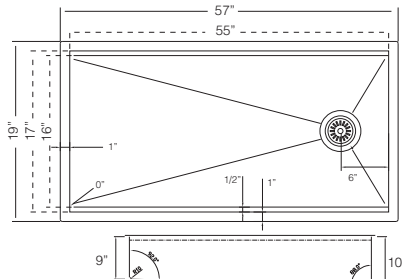

NEW

UK WT 1448

Bowl Depth 10"
Recommended Cabinet Size 60"
Actual Weight 55 lbs
List Price \$ 3,245

GRS 1397
St.Steel Grid

\$ 275

DR 425
Drying Rack

Included

CBS 90
Wood
Cutting Board