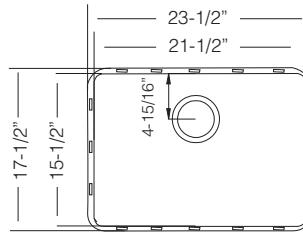

31" LARGE SINGLE BOWL

ANKARA / TZ R745

18 Gauge
Bowl Depth 9"
Recommended Cabinet Size 36"
Actual Weight 25 lbs.
List Price \$ 870

GRS 745 St.Steel Grid	CBS 10 Wood Cutting Board	G 21.40 Glass Cutting Board
		
\$ 175	\$ 145	\$ 165
CL 406 St.Steel Colander	CT 10 St.Steel Colander	DR 455 Drying Rack
		
\$ 175	\$ 175	\$ 90
Custom Accessories		

23-1/2" SINGLE BOWL

AMSTERDAM / TZ R550

Bowl Depth 9"
Recommended Cabinet Size 27"
Actual Weight 20 lbs.
List Price \$ 815

GRS 550 St.Steel Grid  \$ 145	CBS 10 Wood Cutting Board  \$ 125	G 21.40 Glass Cutting Board  \$ 145
CL 406 St.Steel Colander  \$ 175	DR 425 Drying Rack  \$ 85	