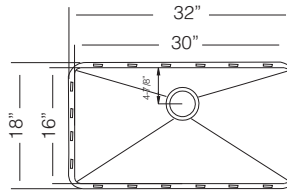

18 Gauge
Bowl Depth 10"
Recommended Cabinet Size 36"
Actual Weight 30 lbs.
List Price $ 995

GRS 745 St.Steel Grid $ 175	CBS 90 Wood Cutting Board $ 145	CC 90 Hardwood Cutting Board w/ St. Steel Colander $ 215
CL 406 St.Steel Colander $ 175	CT 10 St.Steel Colander $ 175	DR 455 Drying Rack $ 90

Custom Accessories