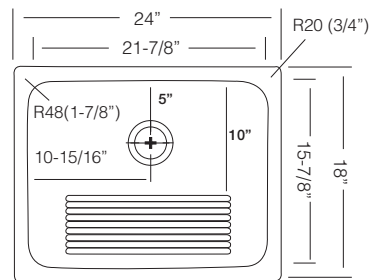

Bowl Depth 10"
Recommended Cabinet Size 27"
Actual Weight 20 lbs
List Price $ 725

DR 425 Drying Rack $ 85	SD 100 Soap Dispenser $ 125