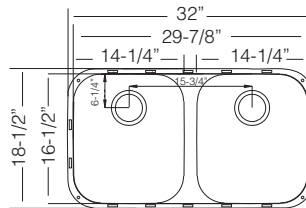

TOPZERO L SERIES

Classic Double Bowl Sinks with Low Divide

18 GA Rimless

32" MEDIUM EQUAL
DOUBLE BOWL

VENICE / TZ L360.55

Bowl Depth 9"
Recommended Cabinet Size 36"
Actual Weight 25 lbs.
List Price \$ 870

GRS 360
St. Steel Grid