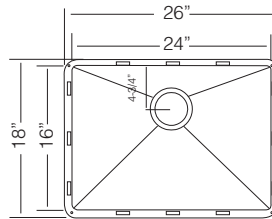

Bowl Depth 10"
Recommended Cabinet Size 30"
Actual Weight 25 lbs.
List Price $ 925

GRS 609
St.Steel Grid

$ 155

CBS 90
Wood
Cutting Board

$ 145

CC 90
Hardwood Cutting Board
w/st. Steel Colander

$ 215

CL 406
St.Steel Colander

$ 175

CT 10
St.Steel Colander

$ 175

DR 455
Drying Rack

$ 90

Custom Accessories

26" SINGLE BOWL