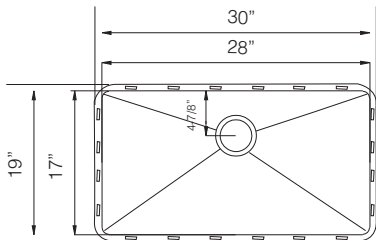

Custom Accessories

33" LARGE SINGLE BOWL

LYON / TZ RS787

Bowl Depth 10"
Recommended Cabinet Size 36"
Actual Weight 35 lbs.
List Price \$ 1.455

Custom Accessories

30" LARGE SINGLE BOWL

NEW

PARMA / TZ RS711

Bowl Depth 10"
Recommended Cabinet Size 33"
Actual Weight 30 lbs.
List Price \$ 1.375

Custom Accessories

28" SINGLE BOWL

Bowl Depth 10"
Recommended Cabinet Size 33"
Actual Weight 25 lbs.
List Price \$ 1.275