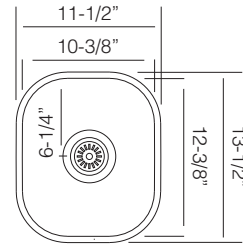

Bowl Depth 7"
Recommended Cabinet Size 15"
Actual Weight 10 lbs
List Price $ 240