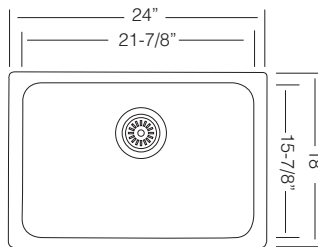

Bowl Depth 10"
Recommended Cabinet Size 27"
Actual Weight 20 lbs
List Price $ 480

Custom Accessories