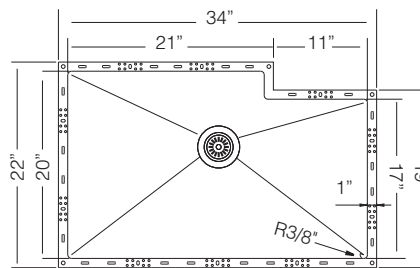

Bowl Depth 10"
Recommended Cabinet Size 36"
Actual Weight 40 lbs.
List Price $ 1.815

$ 195

$ 95

$ 145

$ 175

Custom Accessories

34" LARGE SINGLE BOWL