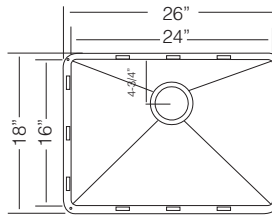

26" SINGLE BOWL

Bowl Depth 10"
Recommended Cabinet Size 30"
Actual Weight 25 lbs.
List Price $ 1.090

CORSICA / TZ RS609

GRS 609 St.Steel Grid $ 155	CBS 90 Wood Cutting Board $ 145	CC 90 Hardwood Cutting Board w/St. Steel Colander $ 215
CL 406 St.Steel Colander $ 175	CT 10 St.Steel Colander $ 175	DR 455 Drying Rack $ 90

Custom Accessories