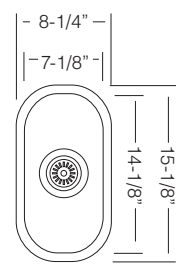

8-1/4" PREP BOWL
8-1/4" x 15-1/8"

UK D 181

Bowl Depth 6"
Recommended Cabinet Size 12"
Actual Weight 8 lbs
List Price \$ 215

UKINOX VANITY SINKS

Stainless Steel Vanity Sinks

16 / 18 GA

NEW

18" VANITY SINK
17-5/16" x 15" x 6" deep