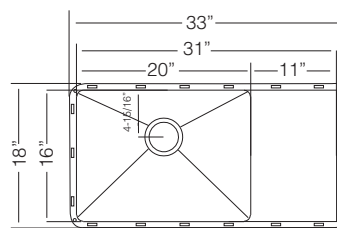

Bowl Depth 10"
Recommended Cabinet Size 36"
Actual Weight 25 lbs.
List Price $ 1,495

GRS 558
St.Steel Grid

$ 155

CL 406
St.Steel Colander

$ 175

CBS 90
Wood
Cutting Board

$ 145

CT 10
St.Steel Colander

$ 175

CC 90
Hardwood Cutting Board
w/St. Steel Colander

$ 215

DR 455
Drying Rack

$ 90

Custom Accessories

The only true seamless, rimless stainless steel sink for kitchen and bathrooms, TopZero is the new alternative to the undermount sink. The sleek beauty and flawless, vanishing-edge appearance offers aesthetics as well as hygiene to granite, quartz, porcelain, laminate, and solid surface countertops.

All TopZero Seamless Edge Sinks are finished with European soft satin brushed finish, providing enhanced durability and luxurious look.

Patented recessed rim on all TopZero Sinks allow them to be seamlessly **integrated to granite, quartz, marble, porcelain** and **solid surface countertops using acrylic adhesives.**