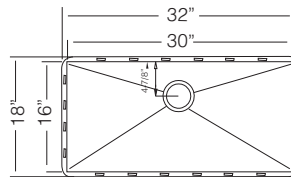

Bowl Depth 10"
Recommended Cabinet Size 36"
Actual Weight 30 lbs.
List Price \$ 1,355

GRS 762 St. Steel Grid	CBS 90 Wood Cutting Board	CC 90 Hardwood Cutting Board w/ St. Steel Colander
		
\$ 175	\$ 145	\$ 215
CL 406 St. Steel Colander	CT 10 St. Steel Colander	DR 455 Drying Rack
		
\$ 175	\$ 175	\$ 90
Custom Accessories		