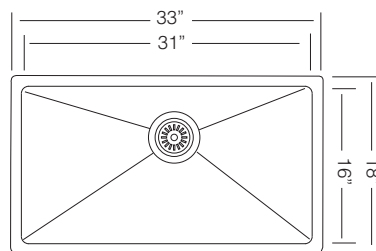

Bowl Depth 10"
Recommended Cabinet Size 36"
Actual Weight 35 lbs
List Price $ 965

GRS 787 St. Steel Grid $ 185	CBS 90 Wood Cutting Board $ 145	CC 90 Hardwood Cutting Board w/st. Steel Colander $ 215
CL 406 St. Steel Colander $ 175	CT 10 St. Steel Colander $ 175	DR 455 Drying Rack $ 90
Custom Accessories