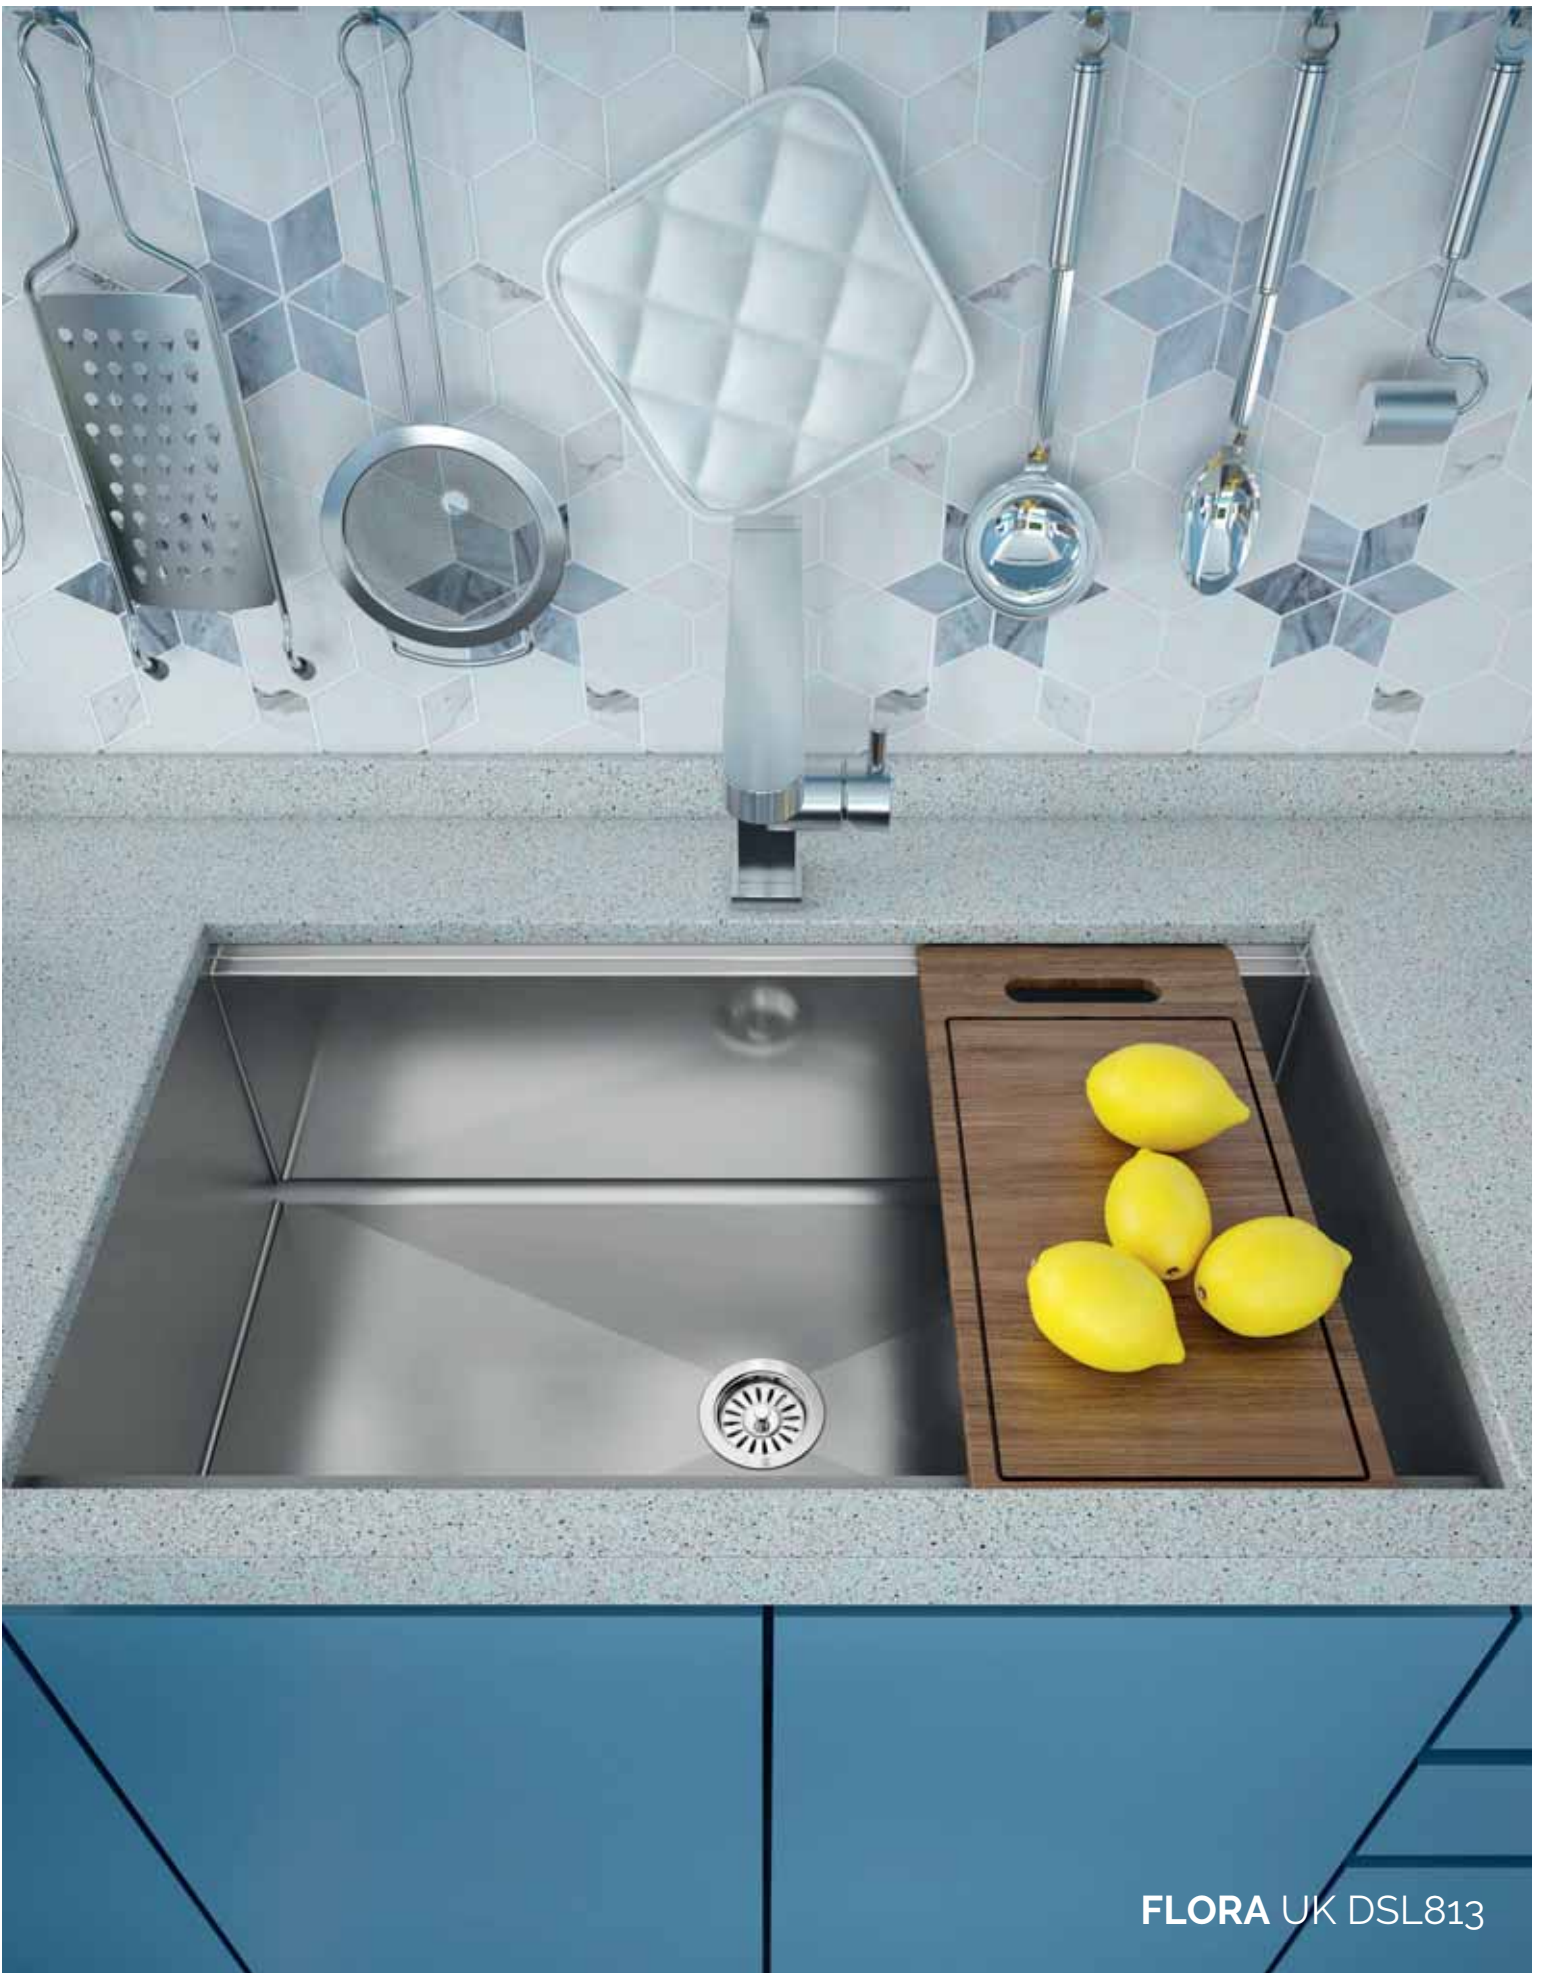

FLORA UK DSL813

UKINOX DAISY WORKSTATION SERIES

Double-tier
Ledge Sinks

DAISY UK WT1448

UKINOX DAISY WORKSTATION SERIES R0

Contemporary Extra Large Double Tier Workstation Sinks

16 GA

57" XXX LARGE SINGLE BOWL