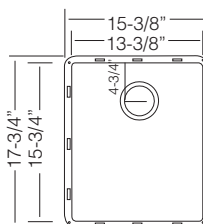

Bowl Depth 9"
Recommended Cabinet Size 18"
Actual Weight 15 lbs.
List Price $ 675

GRS 340 St.Steel Grid $ 125	CBS 10 Wood Cutting Board $ 145	G 21.40 Glass Cutting Board $ 165
CL 406 St.Steel Colander $ 175	DR 425 Drying Rack $ 85	

Custom Accessories