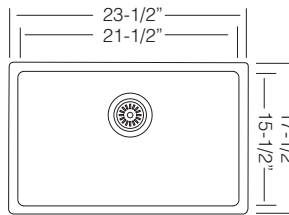

Bowl Depth 9"
Recommended Cabinet Size 27"
Actual Weight 20 lbs
List Price $ 515