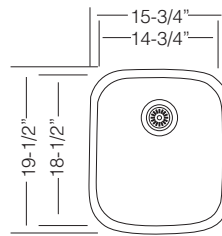

CBS 37
Wood Cutting Board

\$ 145

DR 495
Drying Rack

\$ 95

Custom Accessories

16" SINGLE BOWL

UK D 376

Bowl Depth 9"
Recommended Cabinet Size 18"
Actual Weight 15 lbs
List Price \$ 295