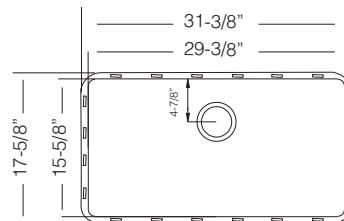

LISBON TZ R400

TOPZERO R SERIES R20

Modern Large Single Bowl Sinks

16/18 GA Rimless

31" LARGE SINGLE BOWL

NEW

ESSEN / TZ R746

16 Gauge
Bowl Depth 10"
Recommended Cabinet Size 36"
Actual Weight 25 lbs.
List Price \$ 1,145