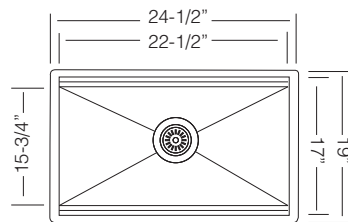

Included

DR 425
Drying Rack

\$ 85

24-1/2" SINGLE BOWL LEDGE SINK

not-to-scale

UK DSL 620

Bowl Depth 10"
Recommended Cabinet Size 27"
Actual Weight 30 lbs
List Price \$ 950

GRS 620
St.Steel Grid