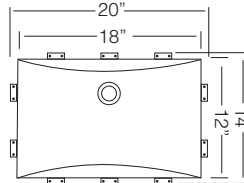

20" VANITY SINK
16 GA Rimless

GOTEBORG / TZ VS458

Bowl Depth 7"
Actual Weight 10 lbs.
List Price \$ 475

SD 100
Soap Dispenser

\$ 125

VD 10
Drain Set

\$ 75

Custom Accessories