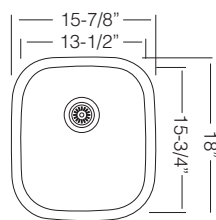

Bowl Depth 10"
Recommended Cabinet Size 18"
Actual Weight 10 lbs
List Price $ 330

GRS 346
St.Steel Grid

$ 125

CBS 45
Wood Cutting Board

$ 145

G 21.40
Glass Cutting Board

$ 145

DR 455
Drying Rack

$ 90

Custom Accessories