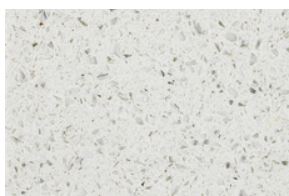

POMPEII QUARTZ PROJECT PROGRAM

MATERIAL AVAILABLE IN STANDARD (56"x119") AND JUMBO (65"x130")

JUNE 2024

GROUP A

BIANCA SPARKLING
(JUMBO SIZE ONLY)

BEACH WHITE

CEMENT

MOONSTONE
(JUMBO SIZE ONLY)

ROCK SALT

SILVER LAKE

WHITE CLOUD

WHITE SAND

GROUP B

PURE WHITE

SPARKLE BLACK

SPARKLE WHITE

VALLEY FROST

VALLEY GREY

VALLEY SAND

VALLEY STREAM
(JUMBO SIZE ONLY)

VALLEY WHITE

WOOD ASH

GROUP C

WHITE LIGHTNING