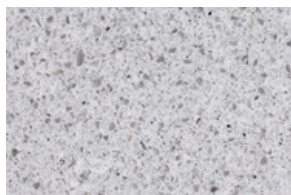

POMPEII QUARTZ PROJECT PROGRAM

MATERIAL AVAILABLE IN STANDARD (56"x119") AND JUMBO (65"x130")

JUNE 2024

GROUP A

BIANCA SPARKLING
(JUMBO SIZE ONLY)

BEACH WHITE

CEMENT

MOONSTONE
(JUMBO SIZE ONLY)

ROCK SALT

SILVER LAKE

WHITE CLOUD

WHITE SAND

GROUP B

PURE WHITE

SPARKLE BLACK

SPARKLE WHITE

VALLEY FROST

VALLEY GREY

VALLEY SAND

VALLEY STREAM
(JUMBO SIZE ONLY)

VALLEY WHITE

WOOD ASH

GROUP C

WHITE LIGHTNING