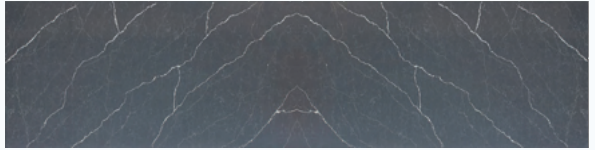

# AVAILABLE IN BOOKMATCH

Arabescato

Greylac

Nero Marquina

Cemento

Resistant to molds, mildew, and bacteria

ANTI-MICROBIAL

Simple to clean with soap and water