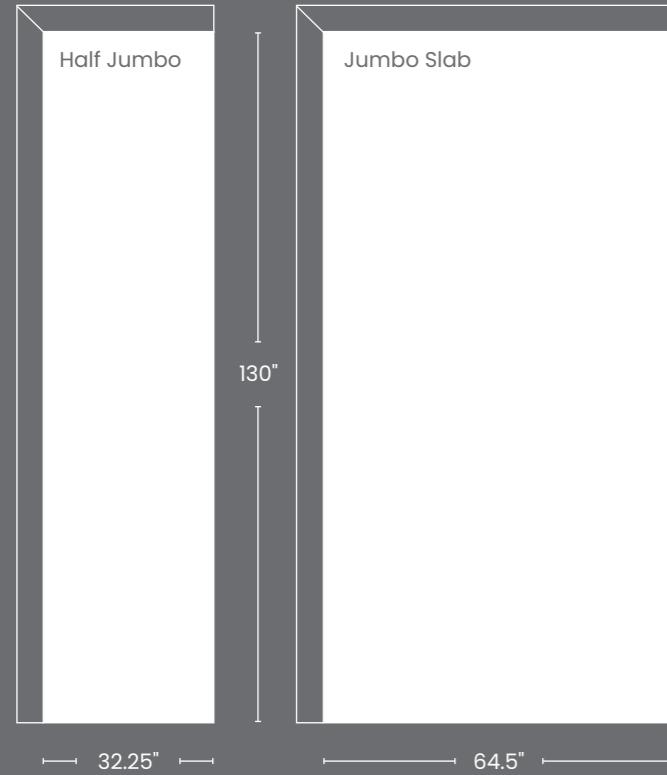

AVAILABLE THICKNESSES

Stock	3cm
Special Order	2cm

AVAILABLE SIZES

Jumbo slab	64.5"x130"
Half jumbo	32.25"x130"

10-YEAR RESIDENTIAL WARRANTY

Sustainably produced and effortlessly integrated. Refine your home's experience with surfaces expertly crafted for timeless elegance and durability. Enjoy peace of mind with our 10-year residential warranty.